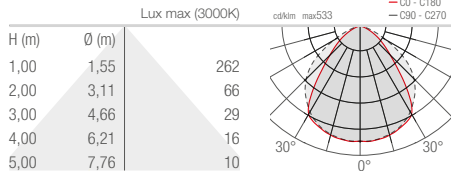

ELLO IN 1.0 ELLO OUT 1.0

D - Diffuse