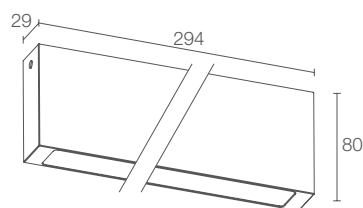

ELLO IN 2.0

CE ENEC LED TECH kg 0.80 IP40 IK08

- 13W 230Vac
- **EP2010** **D B N** White
- **EP2010** **D C N** Chrome
- **EP2010** **D 1 N** Pure orange
- **EP2010** **D 2 N** Reseda green
- **EP2010** **D 3 N** Capri blue
- **EP2010** **D 4 N** Light ivory

F - 2700K
5 - 3000K
9 - 4000K

diffuse

1908 lm (3000K)

985 lm (3000K)

36 mid-power LEDs
3-step MacAdam, 50000h L80 B10 (Ta 25°C)

body in aluminium
screen in serigraphed extra-clear microprismatic glass

built in

surface mounted (ceiling)

see p. 663

outdoor version: Ello OUT 2.0, p. 383
wall-mounted version: Ella IN 2.0, p. 625
Casambi-compatible version, controllable with
the Casambi app, available on request

see p. 825

ELLO IN 3.0

CE ENEC LED TECH kg 1.20 IP40 IK08

- 19W 230Vac
- **EP3010** **D B N** White
- **EP3010** **D C N** Chrome
- **EP3010** **D 1 N** Pure orange
- **EP3010** **D 2 N** Reseda green
- **EP3010** **D 3 N** Capri blue
- **EP3010** **D 4 N** Light ivory

F - 2700K
5 - 3000K
9 - 4000K

diffuse

2862 lm (3000K)

1478 lm (3000K)

54 mid-power LEDs
3-step MacAdam, 50000h L80 B10 (Ta 25°C)

body in aluminium
screen in serigraphed extra-clear microprismatic glass

built in

surface mounted (ceiling)

see p. 663

outdoor version: Ello OUT 3.0, p. 383
wall-mounted version: Ella IN 3.0, p. 625
Casambi-compatible version, controllable with
the Casambi app, available on request

see p. 825