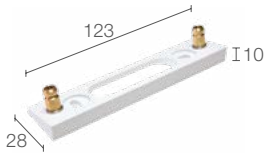

ACCESSORIES

ACCESSORIES FOR INSTALLATION

WD0601B - White
WD0601C - Chrome
WD06011 - Pure orange
WD06012 - Reseda green
WD06013 - Capri blue
WD06014 - Light ivory
Spacer for 15° inclination
RAL finish available on request
(Ello IN 1.0)