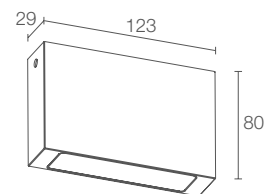

ELLO IN 3.0 p. 661
19W 230Vac
1478 lm (3000K)

ELLO OUT p. 380

WALL MOUNTED

ELLA IN p. 622

ELLA OUT p. 350

✓
ELLO IN 2.0
 3000K, 13W, white

ELLO IN 1.0

CE ENEC LED TECH kg 0.40 IP40 IK08
 A A+ A++