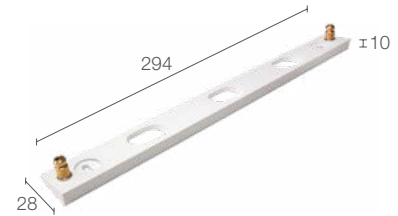

WD0603B - White
WD0603C - Chrome
WD06031 - Pure orange
WD06032 - Reseda green
WD06033 - Capri blue
WD06034 - Light ivory
Spacer for 15° inclination
RAL finish available on request
(Ello IN 3.0)

∨
ELLO IN 1.0
with spacer (15° inclination)