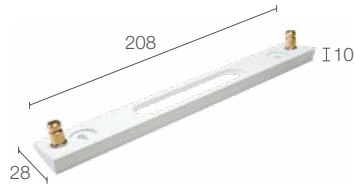

surface mounted (ceiling)

see p. 663

outdoor version: Ello OUT 3.0, p. 383
 wall-mounted version: Ella IN 3.0, p. 625
 Casambi-compatible version, controllable with
 the Casambi app, available on request

see p. 825

ACCESSORIES

ACCESSORIES FOR INSTALLATION

WD0601B - White
WD0601C - Chrome
WD06011 - Pure orange
WD06012 - Reseda green
WD06013 - Capri blue
WD06014 - Light ivory
 Spacer for 15° inclination
 RAL finish available on request
 (Ello IN 1.0)