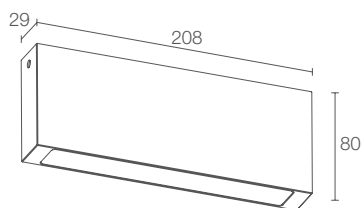

ELLO IN 2.0

CE ENEC LED TECH kg 0.80 IP40 IK08

- 13W 230Vac
- **EP2010** **D B N** White
- **EP2010** **D C N** Chrome
- **EP2010** **D 1 N** Pure orange
- **EP2010** **D 2 N** Reseda green
- **EP2010** **D 3 N** Capri blue
- **EP2010** **D 4 N** Light ivory

F - 2700K
5 - 3000K
9 - 4000K

diffuse

1908 lm (3000K)

985 lm (3000K)

36 mid-power LEDs
3-step MacAdam, 50000h L80 B10 (Ta 25°C)

body in aluminium
screen in serigraphed extra-clear microprismatic glass

built in

surface mounted (ceiling)

see p. 663

outdoor version: Ello OUT 2.0, p. 383
wall-mounted version: Ella IN 2.0, p. 625
Casambi-compatible version, controllable with
the Casambi app, available on request

see p. 825

ELLO IN 3.0

CE ENEC LED TECH kg 1.20 IP40 IK08

- 19W 230Vac
- **EP3010** **D B N** White
- **EP3010** **D C N** Chrome
- **EP3010** **D 1 N** Pure orange
- **EP3010** **D 2 N** Reseda green
- **EP3010** **D 3 N** Capri blue
- **EP3010** **D 4 N** Light ivory

F - 2700K
5 - 3000K
9 - 4000K

diffuse

2862 lm (3000K)

1478 lm (3000K)

54 mid-power LEDs
3-step MacAdam, 50000h L80 B10 (Ta 25°C)

body in aluminium
screen in serigraphed extra-clear microprismatic glass

built in

surface mounted (ceiling)

see p. 663

outdoor version: Ello OUT 3.0, p. 383
wall-mounted version: Ella IN 3.0, p. 625
Casambi-compatible version, controllable with
the Casambi app, available on request

see p. 825