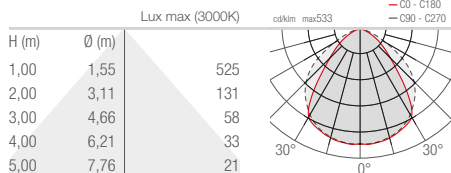

ELLO IN 2.0 ELLO OUT 2.0

D - Diffuse