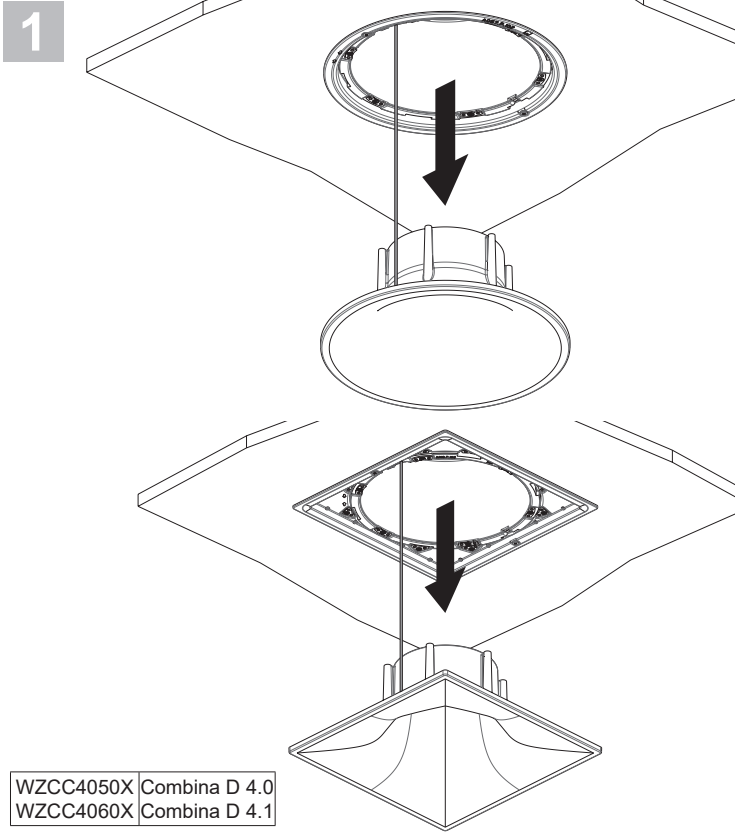

Luce & Light

Made in Italy

ROUND ELLIPTICAL FILTER (COMBINA D 4)
FILTRO ELLITTICO TONDO (COMBINA D 4)
FILTRE ELLIPTIQUE ROND (COMBINA D 4)
RUNDER ELLIPTISCHER FILTER (COMBINA D 4)
FILTRO ELÍPTICO REDONDO (COMBINA D 4)

WRCC40R3W

Accessories / Accessori / Accessoires / Zubehör / Accesorios

+DWRC40R3W
rev. 02 17/05/2023
C90

WZCC4050X Combina D 4.0
WZCC4060X Combina D 4.1