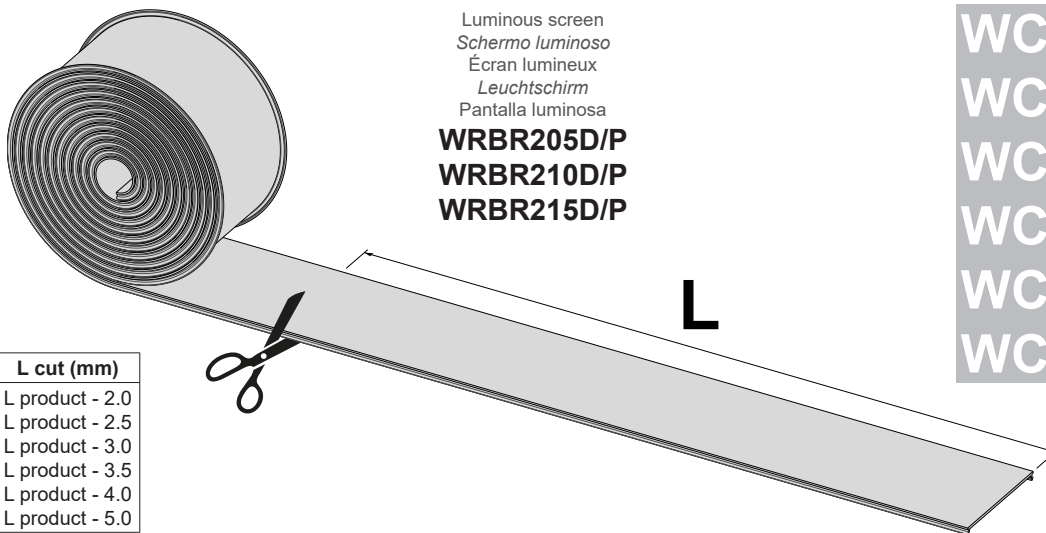

WRBR205D/P - WRBR210D/P - WRBR215D/P

Accessories / Accessori / Accessoires / Zubehör / Accesorios

WCBR21F/A
WCBR22F/A
WCBR23F/A
WCBR25F/A
WCBR27F/A
WCBR29F/A

L product (mm)	L cut (mm)
from 1500 to 1999	L product - 2.0
from 2000 to 2499	L product - 2.5
from 2500 to 2999	L product - 3.0
from 3000 to 4999	L product - 3.5
from 5000 to 9999	L product - 4.0
from 10000 to 15000	L product - 5.0

L product (mm)	L cut (mm)
from 1500 to 1999	L product - 2.0
from 2000 to 2499	L product - 2.5
from 2500 to 2999	L product - 3.0
from 3000 to 4999	L product - 3.5
from 5000 to 9999	L product - 4.0
from 10000 to 15000	L product - 5.0

WCBR290PF/A

L product (mm)	L cut (mm)
from 1500 to 1999	L product - 2.0
from 2000 to 2499	L product - 2.5
from 2500 to 2999	L product - 3.0
from 3000 to 4999	L product - 3.5
from 5000 to 9999	L product - 4.0
from 10000 to 15000	L product - 5.0