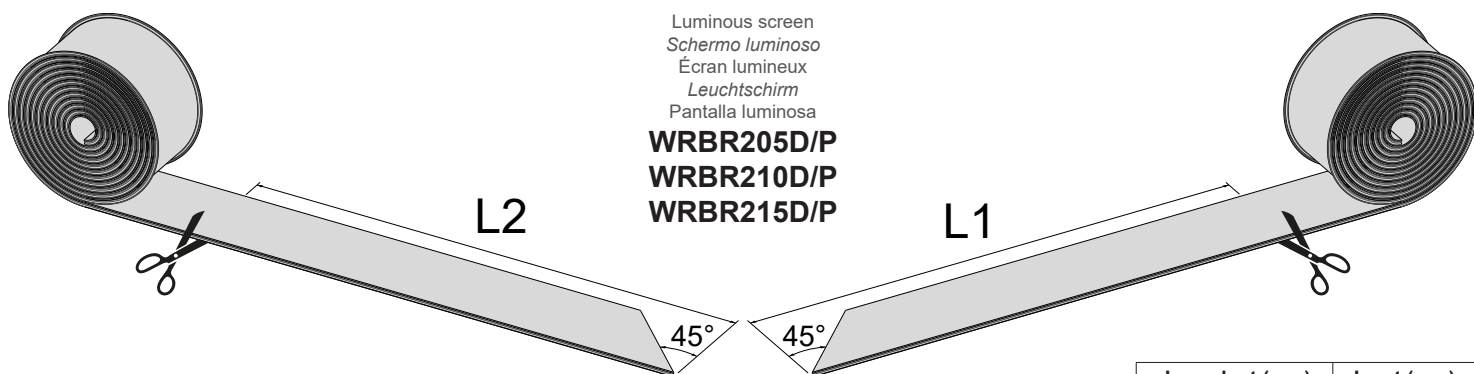

WRBR205D/P - WRBR210D/P - WRBR215D/P

Accessories / Accessori / Accessoires / Zubehör / Accesorios

WCBR21F/A
WCBR22F/A
WCBR23F/A
WCBR25F/A
WCBR27F/A
WCBR29F/A

L product (mm)	L cut (mm)
from 1500 to 1999	L product - 2.0
from 2000 to 2499	L product - 2.5
from 2500 to 2999	L product - 3.0
from 3000 to 4999	L product - 3.5
from 5000 to 9999	L product - 4.0
from 10000 to 15000	L product - 5.0

L product (mm)	L cut (mm)
from 1500 to 1999	L product - 2.0
from 2000 to 2499	L product - 2.5
from 2500 to 2999	L product - 3.0
from 3000 to 4999	L product - 3.5
from 5000 to 9999	L product - 4.0
from 10000 to 15000	L product - 5.0

WCBR290PF/A

L product (mm)	L cut (mm)
from 1500 to 1999	L product - 2.0
from 2000 to 2499	L product - 2.5
from 2500 to 2999	L product - 3.0
from 3000 to 4999	L product - 3.5
from 5000 to 9999	L product - 4.0
from 10000 to 15000	L product - 5.0