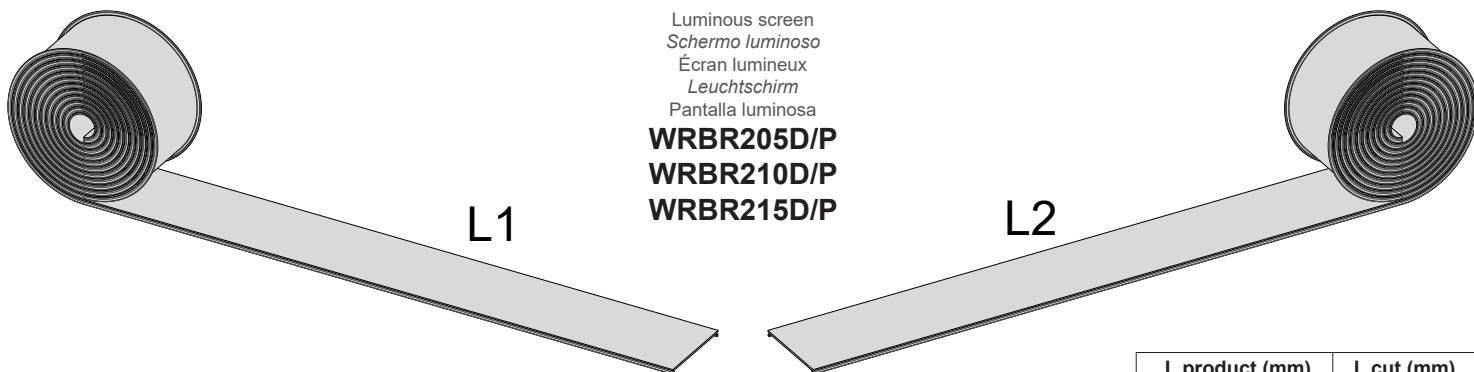

WRBR205D/P - WRBR210D/P - WRBR215D/P

Accessories / Accessori / Accessoires / Zubehör / Accesorios

WCBR21F/A
WCBR22F/A
WCBR23F/A
WCBR25F/A
WCBR27F/A
WCBR29F/A

L product (mm)	L cut (mm)
from 1500 to 1999	L product - 2.0
from 2000 to 2499	L product - 2.5
from 2500 to 2999	L product - 3.0
from 3000 to 4999	L product - 3.5
from 5000 to 9999	L product - 4.0
from 10000 to 15000	L product - 5.0

L product (mm)	L cut (mm)
from 1500 to 1999	L product - 2.0
from 2000 to 2499	L product - 2.5
from 2500 to 2999	L product - 3.0
from 3000 to 4999	L product - 3.5
from 5000 to 9999	L product - 4.0
from 10000 to 15000	L product - 5.0

WCBR290PF/A

L product (mm)	L cut (mm)
from 1500 to 1999	L product - 2.0
from 2000 to 2499	L product - 2.5
from 2500 to 2999	L product - 3.0
from 3000 to 4999	L product - 3.5
from 5000 to 9999	L product - 4.0
from 10000 to 15000	L product - 5.0