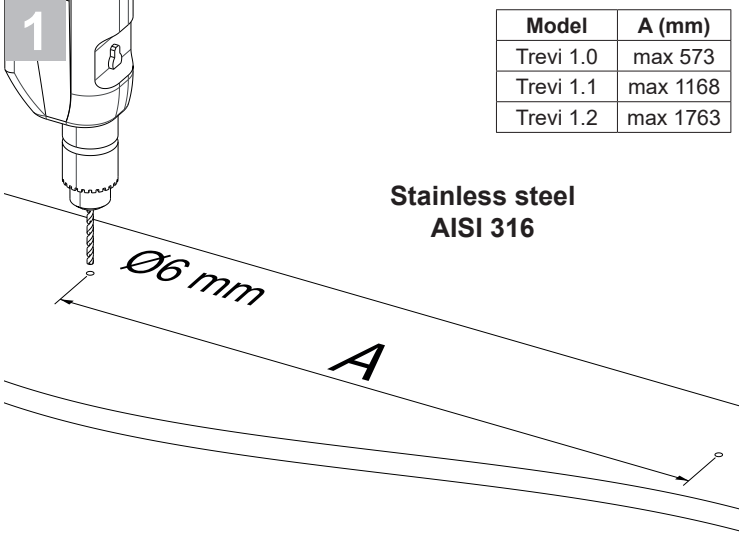

Made in Italy

WM0502

Accessories / Accessori / Accessoires / Zubehör / Accesorios

Model	A (mm)
Trevi 1.0	max 573
Trevi 1.1	max 1168
Trevi 1.2	max 1763