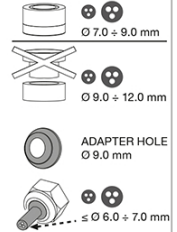

WF0315

IP68 3bar

MADE IN ITALY

WF0315  
5 POLES

①

②

5 POLES

③

④

Chiave speciale di fissaggio rapido  
Quick-fixing special tool

**IP68****30m**  
**3bar**

Omologato e certificato secondo EN61984.

*Approved and certified in accordance with EN61984.*