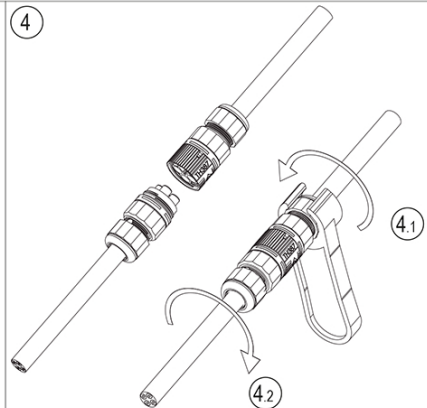

WF0315

IP68 3bar

MADE IN ITALY

WF0315  
5 POLES

①

②

5 POLES

③

④

Chiave speciale di fissaggio rapido  
Quick-fixing special tool

**IP68****30m**  
**3bar**

Omologato e certificato secondo EN61984.

*Approved and certified in accordance with EN61984.*