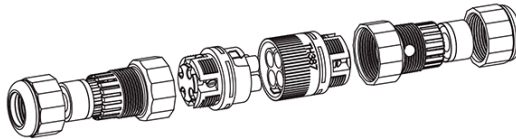

WF0315

IP68 3bar

MADE IN ITALY

WF0315  
5 POLES

①

②

5 POLES

③

④

Chiave speciale di fissaggio rapido  
Quick-fixing special tool

**IP68****30m**  
**3bar**

Omologato e certificato secondo EN61984.

*Approved and certified in accordance with EN61984.*