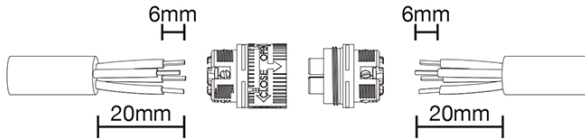

WF0315

IP68 3bar

MADE IN ITALY

WF0315  
5 POLES

①

②

5 POLES

③

④

Chiave speciale di fissaggio rapido  
Quick-fixing special tool

**IP68****30m**  
**3bar**

Omologato e certificato secondo EN61984.

*Approved and certified in accordance with EN61984.*