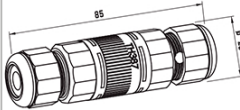

WF0315

IP68 3bar

MADE IN ITALY

WF0315  
5 POLES

①

②

5 POLES

③

④

Chiave speciale di fissaggio rapido  
Quick-fixing special tool

**IP68****30m**  
**3bar**

Omologato e certificato secondo EN61984.

*Approved and certified in accordance with EN61984.*