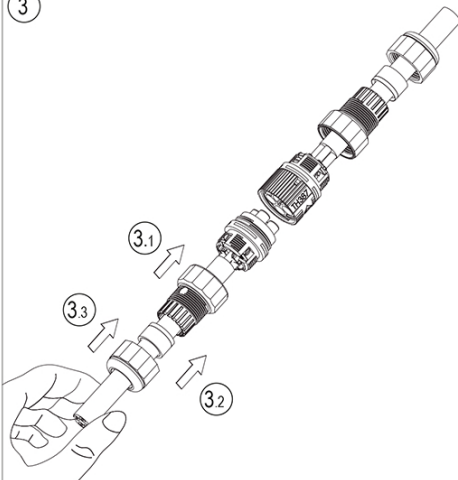

WF0315

IP68 3bar

MADE IN ITALY

WF0315  
5 POLES

①

②

5 POLES

③

④

Chiave speciale di fissaggio rapido  
Quick-fixing special tool

**IP68****30m**  
**3bar**

Omologato e certificato secondo EN61984.

*Approved and certified in accordance with EN61984.*