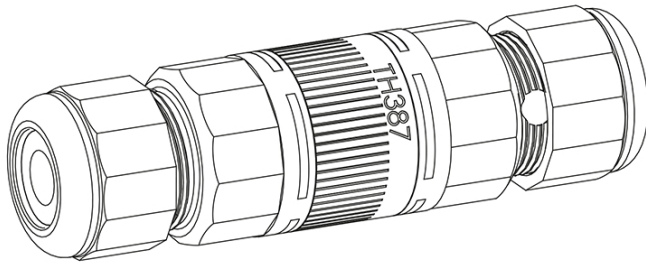

WF0315

IP68 3bar

MADE IN ITALY

WF0315  
5 POLES

①

②

5 POLES

③

④

Chiave speciale di fissaggio rapido  
Quick-fixing special tool

**IP68****30m**  
**3bar**

Omologato e certificato secondo EN61984.

*Approved and certified in accordance with EN61984.*