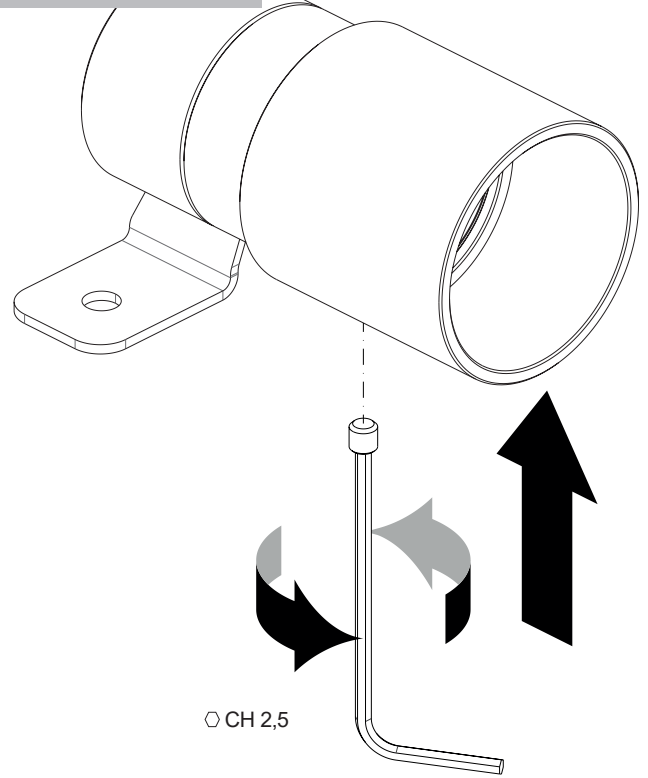

**WB8011 - WB8021**

Accessories / Accessori / Accessoires / Zubehör / Accesorios

Made in Italy

**1 - WB8011**

- WB8011S** - Jasper green / Verde minerale
- WB8011E** - White / Bianco
- WB8011F** - Grey / Grigio
- WB8011H** - Anthracite / Antracite
- WB8011N** - Black anodized / Nero anodizzato
- WB8011T** - Cor-ten / Cor-ten

**2 - WB8011**

**1 - WB8021**

- WB8021S** - Jasper green / Verde minerale
- WB8021E** - White / Bianco
- WB8021F** - Grey / Grigio
- WB8021H** - Anthracite / Antracite
- WB8021N** - Black anodized / Nero anodizzato
- WB8021T** - Cor-ten / Cor-ten