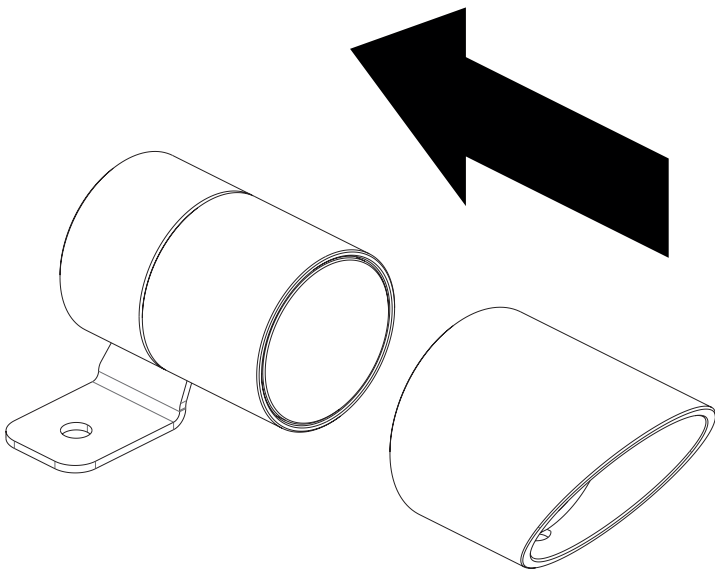

**WB8011 - WB8021**

Accessories / Accessori / Accessoires / Zubehör / Accesorios

Made in Italy

**1 - WB8011**

- WB8011S** - Jasper green / Verde minerale
- WB8011E** - White / Bianco
- WB8011F** - Grey / Grigio
- WB8011H** - Anthracite / Antracite
- WB8011N** - Black anodized / Nero anodizzato
- WB8011T** - Cor-ten / Cor-ten

**2 - WB8011**

**1 - WB8021**

- WB8021S** - Jasper green / Verde minerale
- WB8021E** - White / Bianco
- WB8021F** - Grey / Grigio
- WB8021H** - Anthracite / Antracite
- WB8021N** - Black anodized / Nero anodizzato
- WB8021T** - Cor-ten / Cor-ten