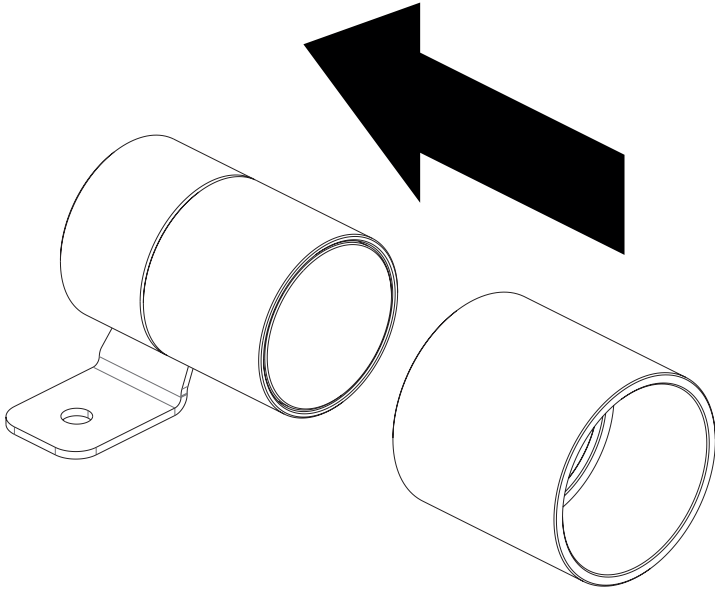

**WB8011 - WB8021**

Accessories / Accessori / Accessoires / Zubehör / Accesorios

Made in Italy

**1 - WB8011**

- WB8011S** - Jasper green / Verde minerale
- WB8011E** - White / Bianco
- WB8011F** - Grey / Grigio
- WB8011H** - Anthracite / Antracite
- WB8011N** - Black anodized / Nero anodizzato
- WB8011T** - Cor-ten / Cor-ten

**2 - WB8011**

**1 - WB8021**

- WB8021S** - Jasper green / Verde minerale
- WB8021E** - White / Bianco
- WB8021F** - Grey / Grigio
- WB8021H** - Anthracite / Antracite
- WB8021N** - Black anodized / Nero anodizzato
- WB8021T** - Cor-ten / Cor-ten