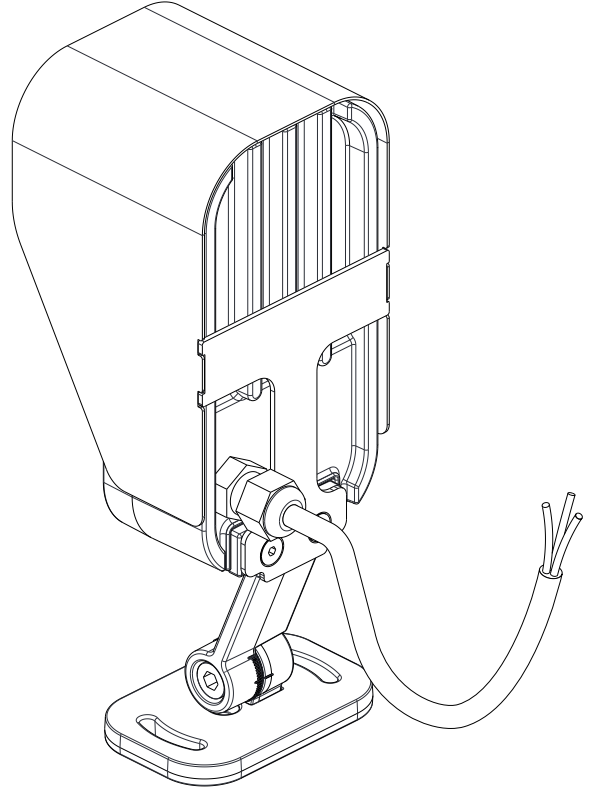

Luce & Light

ANTI-GLARE HOOD
SCHERMO ANTIABBLIAMENTO
VISIÈRE ANTI-ÉBLOUISSEMENT
BLENDSCHUTZSCHIRM
PANTALLA ANTIDESLUMBRANTE

WB5010H

Accessories / Accessori / Accessoires / Zubehör / Accesorios

Made in Italy

+DWB5010HO
rev. 04 20/01/2023
C90

1

3

2