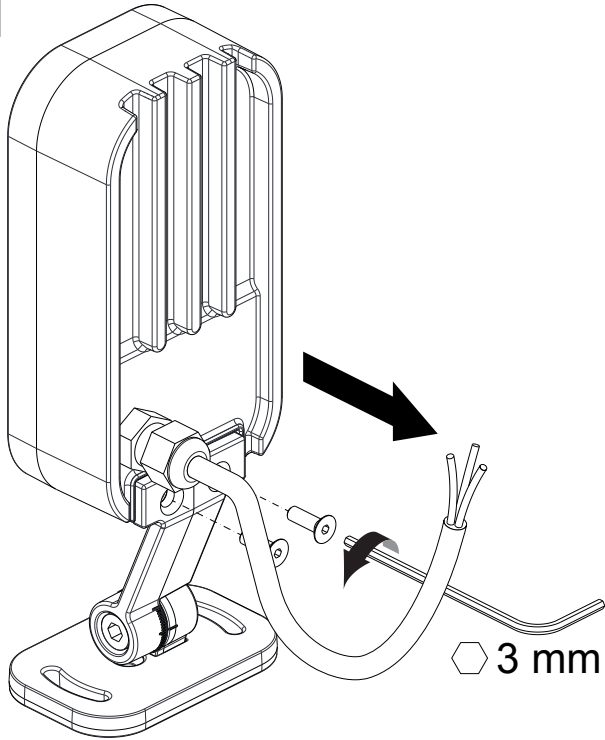

Luce & Light

ANTI-GLARE HOOD
SCHERMO ANTIABBLIAMENTO
VISIÈRE ANTI-ÉBLOUISSEMENT
BLENDSCHUTZSCHIRM
PANTALLA ANTIDESLUMBRANTE

WB5010H

Accessories / Accessori / Accessoires / Zubehör / Accesorios

Made in Italy

+DWB5010HO
rev. 04 20/01/2023
C90

1