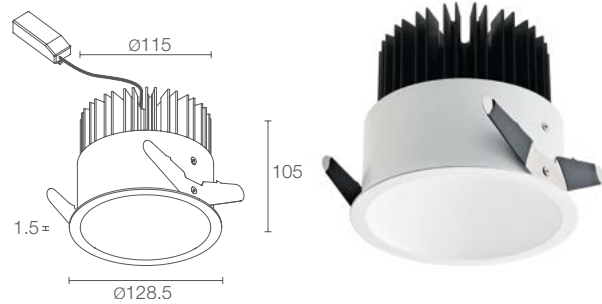

TURIS 5.0

200x200 mm H 130 mm 125x125 mm

CE CB ENEC LED TECH IP40
A A+ A++ DALI PUSH 0/1-10V

POWER SUPPLY CODE

230Vac
TU501 ■ ■ **DB** White
TU501 ■ ■ **DN** Black
TU501 ■ ■ **DG** Grey

230Vac 0/1-10V + PUSH
TU501 ■ ■ **DBR** White
TU501 ■ ■ **DNR** Black
TU501 ■ ■ **DGR** Grey

230Vac DALI + PUSH
TU501 ■ ■ **DBD** White
TU501 ■ ■ **DND** Black
TU501 ■ ■ **DGD** Grey

230Vac MAINS DIMMING
TU501 ■ ■ **DBT** White
TU501 ■ ■ **DNT** Black
TU501 ■ ■ **DGT** Grey

■ POWER	1 - 15W 0 - 22W
■ LED COLOUR	F - 2700K 5 - 3000K 9 - 4000K
OPTICS	diffuse

LUMEN OUTPUT AT SOURCE	1870 lm (3000K, 15W) 2231 lm (3000K, 22W)
DELIVERED LUMEN OUTPUT	1312 lm (3000K, 15W) 1750 lm (3000K, 22W)
NO. AND TYPE OF LED	6 power LEDs (15W version) 8 power LEDs (22W version) 3-step MacAdam, 50000h L80 B10 (Ta 25°C)
MATERIAL	body in black-anodized aluminium trim in steel; screen in one-side-frosted, transparent plexiglass
POWER SUPPLY UNIT	included and wired
POWER CABLES	includes 0.30 m cable
MOUNTING	recessed (ceiling)
FEATURES	CRI >90
NOTES	available on request: Casambi-compatible version, controllable with the Casambi app, and version certified ETL
PHOTOMETRIC DATA	see p. 897

TURIS 5.1

Ø 220 mm H 160 mm Ø 117 mm

CE CB ENEC LED TECH IP40
A A+ A++ DALI PUSH 0/1-10V

230Vac
TU510 ■ ■ **DB** White
TU510 ■ ■ **DN** Black
TU510 ■ ■ **DG** Grey

230Vac 0/1-10V + PUSH
TU510 ■ ■ **DBR** White
TU510 ■ ■ **DNR** Black
TU510 ■ ■ **DGR** Grey

230Vac DALI + PUSH
TU510 ■ ■ **DBD** White
TU510 ■ ■ **DND** Black
TU510 ■ ■ **DGD** Grey

230Vac MAINS DIMMING
TU510 ■ ■ **DBT** White
TU510 ■ ■ **DNT** Black
TU510 ■ ■ **DGT** Grey

■ POWER	1 - 15W 0 - 22W
■ LED COLOUR	F - 2700K 5 - 3000K 9 - 4000K
OPTICS	diffuse

LUMEN OUTPUT AT SOURCE	1870 lm (3000K, 15W) 2231 lm (3000K, 22W)
DELIVERED LUMEN OUTPUT	1312 lm (3000K, 15W) 1750 lm (3000K, 22W)
NO. AND TYPE OF LED	6 power LEDs (15W version) 8 power LEDs (22W version) 3-step MacAdam, 50000h L80 B10 (Ta 25°C)
MATERIAL	body in black-anodized aluminium trim in steel screen in one-side-frosted, transparent plexiglass
POWER SUPPLY UNIT	included and wired
POWER CABLES	includes 0.30 m cable
MOUNTING	recessed (ceiling)
FEATURES	CRI >90
NOTES	available on request: Casambi-compatible version, controllable with the Casambi app, and version certified ETL
PHOTOMETRIC DATA	see p. 897