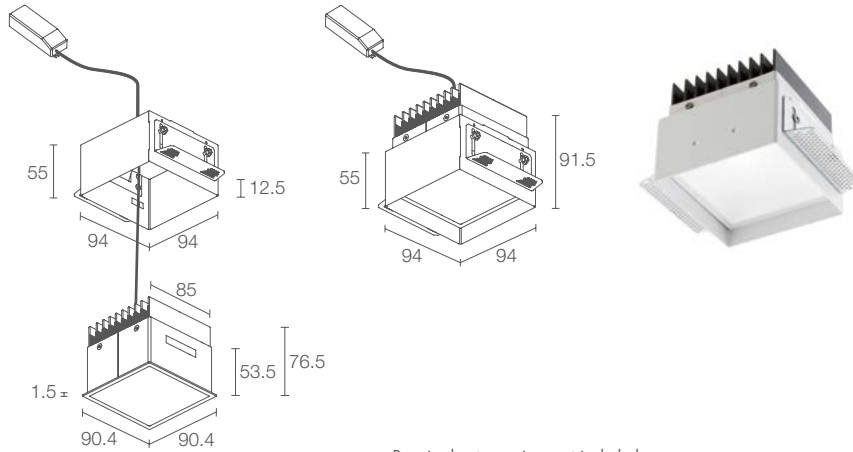

included and wired

includes 0.30 m cable

recessed (ceiling)

see p. 529

CRI >90

Casambi-compatible version, controllable with the Casambi app, available on request

see p. 897

Required outer casing, not included