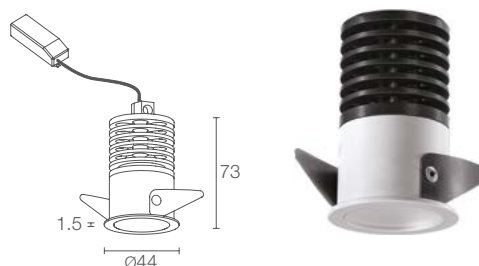

TURIS 4.0 p. 526
94x94 mm

Power supply unit included in the 230Vac version

Power supply unit included in the 230Vac version

TURIS MINI 1.0

140x140 mm
H 120 mm

37x37 mm

CE ENEC LED TOP 230Vac 24Vdc kg 0.15 IP40
A A+ A++ CASAMBI