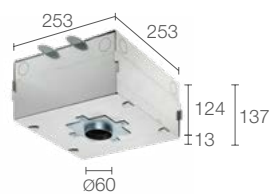

ACCESSORIES

ACCESSORIES FOR INSTALLATION

WC3107
Outer casing for solid walls
(Turis Mini 1.0)

WC3108
Outer casing for solid walls
(Turis Mini 1.1)

WC3101
Outer casing for solid walls
(Turis 1.0 / 1.2)

WC3105
Outer casing for solid walls
(Turis 1.1 / 1.3)