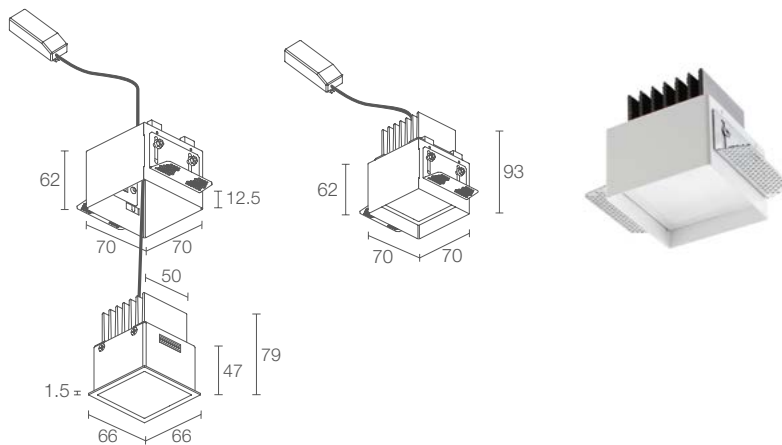

see p. 896

see p. 896

Required outer casing, not included

TURIS 2.0

150x150 mm
H 140 mm

70x70 mm

CE CB ENEC LED TECH

kg 0.30 IP40