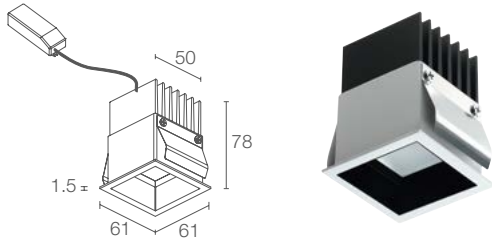

TURIS 1.2

TURIS 1.3

CE CB EAC LED TECH IP40
A A+ A++ DALI PUSH 0/1-10V

CE CB EAC LED TECH IP40
A A+ A++ DALI PUSH 0/1-10V

230Vac
TU121 ■ ■ **DB** White
TU121 ■ ■ **DN** Black
TU121 ■ ■ **DG** Grey

230Vac
TU131 ■ ■ **DB** White
TU131 ■ ■ **DN** Black
TU131 ■ ■ **DG** Grey

230Vac 0/1-10V + PUSH
TU121 ■ ■ **DBR** White
TU121 ■ ■ **DNR** Black
TU121 ■ ■ **DGR** Grey

230Vac 0/1-10V + PUSH
TU131 ■ ■ **DBR** White
TU131 ■ ■ **DNR** Black
TU131 ■ ■ **DGR** Grey

230Vac DALI
TU121 ■ ■ **DBD** White
TU121 ■ ■ **DND** Black
TU121 ■ ■ **DGD** Grey

230Vac DALI
TU131 ■ ■ **DBD** White
TU131 ■ ■ **DND** Black
TU131 ■ ■ **DGD** Grey

230Vac MAINS DIMMING 11W
TU1210 ■ **DBT** White
TU1210 ■ **DNT** Black
TU1210 ■ **DGT** Grey

230Vac MAINS DIMMING 11W
TU1310 ■ **DBT** White
TU1310 ■ **DNT** Black
TU1310 ■ **DGT** Grey

■	1 - 5.5W 0 - 11W
■	F - 2700K 5 - 3000K 9 - 4000K RGB on request

■	1 - 5.5W 0 - 11W
■	F - 2700K 5 - 3000K 9 - 4000K RGB on request

diffuse

diffuse

644 lm (3000K, 5.5W)
1251 lm (3000K, 11W)

644 lm (3000K, 5.5W)
1251 lm (3000K, 11W)

303 lm (3000K, 5.5W)
631 lm (3000K, 11W)

302 lm (3000K, 5.5W)
629 lm (3000K, 11W)

1 power LED (5.5W version)
4 power LEDs (11W version)
3-step MacAdam, 50000h L80 B10 (Ta 25°C)

1 power LED (5.5W version)
4 power LEDs (11W version)
3-step MacAdam, 50000h L80 B10 (Ta 25°C)

body in black-anodized aluminium
trim in steel
screen in one-side-frosted, transparent plexiglass

body in black-anodized aluminium
trim in steel
screen in one-side-frosted, transparent plexiglass

included and wired

included and wired

includes 0.30 m cable

includes 0.30 m cable

recessed (ceiling)

recessed (ceiling)

see p. 529

see p. 529

CRI >90

CRI >90

available on request: Casambi-compatible version, controllable with the Casambi app, and version certified ETL

available on request: Casambi-compatible version, controllable with the Casambi app, and version certified ETL

see p. 896

see p. 896