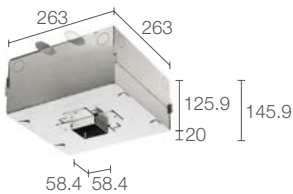

ACCESSORIES

ACCESSORIES FOR INSTALLATION

WC3101
Outer casing for solid walls
(Turis 1.0 / 1.2)