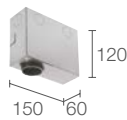

WC3108
Outer casing for solid walls
(Turis Mini 1.1)