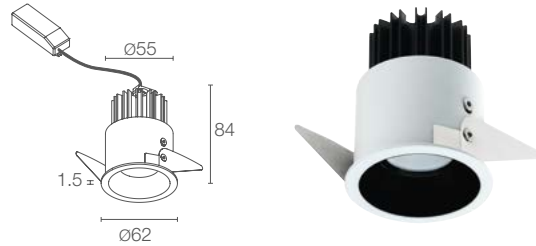

TURIS 1.2

TURIS 1.3

CE CB EAC LED TECH IP40
A A+ A++ DALI PUSH 0/1-10V

CE CB EAC LED TECH IP40
A A+ A++ DALI PUSH 0/1-10V

230Vac
TU121 ■ ■ **DB** White
TU121 ■ ■ **DN** Black
TU121 ■ ■ **DG** Grey

230Vac
TU131 ■ ■ **DB** White
TU131 ■ ■ **DN** Black
TU131 ■ ■ **DG** Grey

230Vac 0/1-10V + PUSH
TU121 ■ ■ **DBR** White
TU121 ■ ■ **DNR** Black
TU121 ■ ■ **DGR** Grey

230Vac 0/1-10V + PUSH
TU131 ■ ■ **DBR** White
TU131 ■ ■ **DNR** Black
TU131 ■ ■ **DGR** Grey

230Vac DALI
TU121 ■ ■ **DBD** White
TU121 ■ ■ **DND** Black
TU121 ■ ■ **DGD** Grey

230Vac DALI
TU131 ■ ■ **DBD** White
TU131 ■ ■ **DND** Black
TU131 ■ ■ **DGD** Grey

230Vac MAINS DIMMING 11W
TU1210 ■ **DBT** White
TU1210 ■ **DNT** Black
TU1210 ■ **DGT** Grey

230Vac MAINS DIMMING 11W
TU1310 ■ **DBT** White
TU1310 ■ **DNT** Black
TU1310 ■ **DGT** Grey

■	1 - 5.5W 0 - 11W
■	F - 2700K 5 - 3000K 9 - 4000K RGB on request

■	1 - 5.5W 0 - 11W
■	F - 2700K 5 - 3000K 9 - 4000K RGB on request

diffuse

diffuse

644 lm (3000K, 5.5W)
1251 lm (3000K, 11W)

644 lm (3000K, 5.5W)
1251 lm (3000K, 11W)

303 lm (3000K, 5.5W)
631 lm (3000K, 11W)

302 lm (3000K, 5.5W)
629 lm (3000K, 11W)

1 power LED (5.5W version)
4 power LEDs (11W version)
3-step MacAdam, 50000h L80 B10 (Ta 25°C)

1 power LED (5.5W version)
4 power LEDs (11W version)
3-step MacAdam, 50000h L80 B10 (Ta 25°C)

body in black-anodized aluminium
trim in steel
screen in one-side-frosted, transparent plexiglass

body in black-anodized aluminium
trim in steel
screen in one-side-frosted, transparent plexiglass

included and wired

included and wired

includes 0.30 m cable

includes 0.30 m cable

recessed (ceiling)

recessed (ceiling)

see p. 529

see p. 529

CRI >90

CRI >90

available on request: Casambi-compatible version, controllable with the Casambi app, and version certified ETL

available on request: Casambi-compatible version, controllable with the Casambi app, and version certified ETL

see p. 896

see p. 896