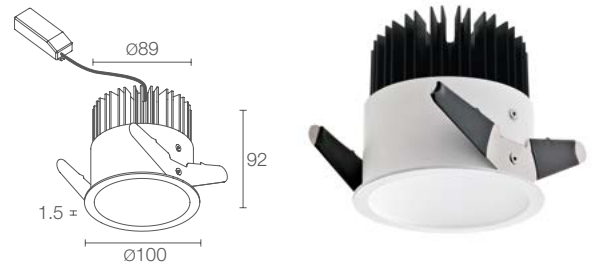

TURIS 3.1

Ø 190 mm
H 160 mm Ø 90 mm

CE CB EAC LED 100% kg 0.67 IP40
A A+ A++ DALI PUSH 0/1-10V

230Vac
TU310 ■ ■ **D B** White
TU310 ■ ■ **D N** Black
TU310 ■ ■ **D G** Grey

230Vac 0/1-10V + PUSH
TU310 ■ ■ **D BR** White
TU310 ■ ■ **D NR** Black
TU310 ■ ■ **D GR** Grey

230Vac DALI
TU310 ■ ■ **D BD** White
TU310 ■ ■ **D ND** Black
TU310 ■ ■ **D GD** Grey

230Vac MAINS DIMMING
TU310 ■ ■ **D BT** White
TU310 ■ ■ **D NT** Black
TU310 ■ ■ **D GT** Grey

■ POWER	1 - 11W 0 - 15W
■ LED COLOUR	F - 2700K 5 - 3000K 9 - 4000K
OPTICS	diffuse

LUMEN OUTPUT AT SOURCE	1251 lm (3000K, 11W) 1870 lm (3000K, 15W)
DELIVERED LUMEN OUTPUT	954 lm (3000K, 11W) 1431 lm (3000K, 15W)
NO. AND TYPE OF LED	4 power LEDs (11W version) 6 power LEDs (15W version) 3-step MacAdam, 50000h L80 B10 (Ta 25°C)
MATERIAL	body in black-anodized aluminium trim in steel screen in one-side-frosted, transparent plexiglass
POWER SUPPLY UNIT	included and wired
POWER CABLES	includes 0.30 m cable
MOUNTING	recessed (ceiling)
ACCESSORIES	see p. 529
FEATURES	CRI >90
NOTES	available on request: Casambi-compatible version, controllable with the Casambi app, and version certified ETL
PHOTOMETRIC DATA	see p. 897