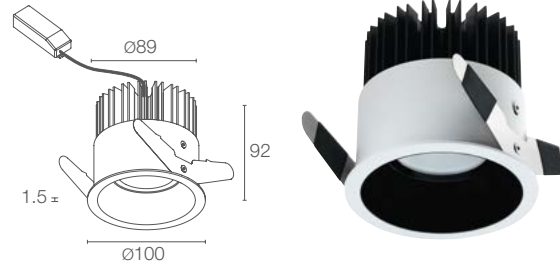

TURIS 3.2

170x170 mm
H 130 mm 90x90 mm

CE CB ENEC LED VIBRO kg 0.71 IP40
A A+ A++ DALI PUSH 0/1-10V

230Vac
TU321 ■ ■ **DB** White
TU321 ■ ■ **DN** Black
TU321 ■ ■ **DG** Grey

230Vac 0/1-10V + PUSH
TU321 ■ ■ **DBR** White
TU321 ■ ■ **DNR** Black
TU321 ■ ■ **DGR** Grey

230Vac DALI
TU321 ■ ■ **DBD** White
TU321 ■ ■ **DND** Black
TU321 ■ ■ **DGD** Grey

230Vac MAINS DIMMING
TU321 ■ ■ **DBT** White
TU321 ■ ■ **DNT** Black
TU321 ■ ■ **DGT** Grey

■ 1 - 11W
■ 0 - 15W

■ F - 2700K
■ 5 - 3000K
■ 9 - 4000K

diffuse

1251 lm (3000K, 11W)
1870 lm (3000K, 15W)

755 lm (3000K, 11W)
1117 lm (3000K, 15W)

4 power LEDs (11W version)
6 power LEDs (15W version)
3-step MacAdam, 50000h L80 B10 (Ta 25°C)

body in black-anodized aluminium
trim in steel
screen in one-side-frosted, transparent plexiglass

included and wired

includes 0.30 m cable

recessed (ceiling)

see p. 529

CRI >90

Casambi-compatible version, controllable with the Casambi app, available on request

see p. 897

TURIS 3.3

Ø 190 mm
H 160 mm Ø 90 mm

CE CB ENEC LED VIBRO kg 0.67 IP40
A A+ A++ DALI PUSH 0/1-10V

230Vac
TU331 ■ ■ **DB** White
TU331 ■ ■ **DN** Black
TU331 ■ ■ **DG** Grey

230Vac 0/1-10V + PUSH
TU331 ■ ■ **DBR** White
TU331 ■ ■ **DNR** Black
TU331 ■ ■ **DGR** Grey

230Vac DALI
TU331 ■ ■ **DBD** White
TU331 ■ ■ **DND** Black
TU331 ■ ■ **DGD** Grey

230Vac MAINS DIMMING
TU331 ■ ■ **DBT** White
TU331 ■ ■ **DNT** Black
TU331 ■ ■ **DGT** Grey

■ 1 - 11W
■ 0 - 15W

■ F - 2700K
■ 5 - 3000K
■ 9 - 4000K

diffuse

1251 lm (3000K, 11W)
1870 lm (3000K, 15W)

784 lm (3000K, 11W)
1160 lm (3000K, 15W)

4 power LEDs (11W version)
6 power LEDs (15W version)
3-step MacAdam, 50000h L80 B10 (Ta 25°C)

body in black-anodized aluminium
trim in steel
screen in one-side-frosted, transparent plexiglass

included and wired

includes 0.30 m cable

recessed (ceiling)

see p. 529

CRI >90

Casambi-compatible version, controllable with the Casambi app, available on request

see p. 897