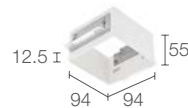

WC3104
Outer casing for plasterboard
(Turis 4.0)

< **TURIS 3.0**
4000K, 15W, white

Project by / ARGE DD-TOL
AB Raum und Bau GmbH,
AB Fuchs und Rudolph,
AGZ Zimmermann, Arch. GmbH
Contractor / STESAD GmbH
Photo by / Robert Gommlich
Gymnasium Tolkewitz, Dresden, Germany