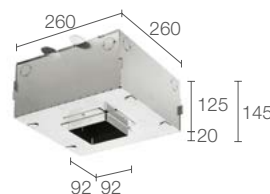

WC3103
Outer casing for solid walls
(Turis 3.0 / 3.2)