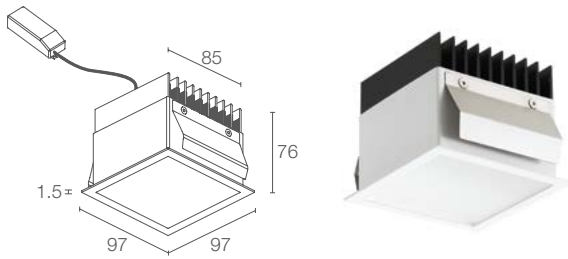

TURIS 3.0

170x170 mm
H 130 mm 90x90 mm

CE CB EAC LED 100% kg 0.71 IP40
A A+ A++ DALI PUSH 0/1-10V

POWER SUPPLY CODE

230Vac
TU301 ■ ■ **D B** White
TU301 ■ ■ **D N** Black
TU301 ■ ■ **D G** Grey

230Vac 0/1-10V + PUSH
TU301 ■ ■ **D BR** White
TU301 ■ ■ **D NR** Black
TU301 ■ ■ **D GR** Grey

230Vac DALI
TU301 ■ ■ **D BD** White
TU301 ■ ■ **D ND** Black
TU301 ■ ■ **D GD** Grey

230Vac MAINS DIMMING
TU301 ■ ■ **D BT** White
TU301 ■ ■ **D NT** Black
TU301 ■ ■ **D GT** Grey

■ POWER	1 - 11W 0 - 15W
■ LED COLOUR	F - 2700K 5 - 3000K 9 - 4000K
OPTICS	diffuse

LUMEN OUTPUT AT SOURCE	1251 lm (3000K, 11W) 1870 lm (3000K, 15W)
DELIVERED LUMEN OUTPUT	975 lm (3000K, 11W) 1463 lm (3000K, 15W)
NO. AND TYPE OF LED	4 power LEDs (11W version) 6 power LEDs (15W version) 3-step MacAdam, 50000h L80 B10 (Ta 25°C)
MATERIAL	body in black-anodized aluminium trim in steel screen in one-side-frosted, transparent plexiglass
POWER SUPPLY UNIT	included and wired
POWER CABLES	includes 0.30 m cable
MOUNTING	recessed (ceiling)
ACCESSORIES	see p. 529
FEATURES	CRI >90
NOTES	available on request: Casambi-compatible version, controllable with the Casambi app, and version certified ETL
PHOTOMETRIC DATA	see p. 897