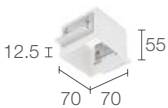

WC3102
Outer casing for plasterboard
(Turis 2.0)