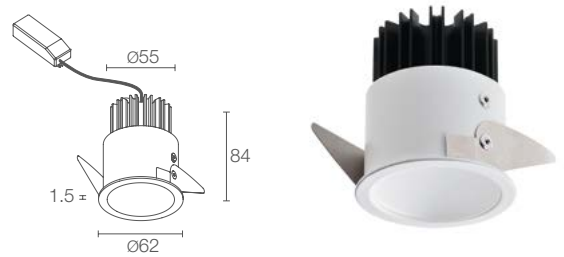

TURIS 1.1

Ø 130 mm
H 130 mm Ø 57 mm

CE CB EAC LED TECH kg 0.33 IP40
A A+ A++ DALI PUSH 0/1-10V

230Vac
TU110 ■ ■ **DB** White
TU110 ■ ■ **DN** Black
TU110 ■ ■ **DG** Grey

230Vac 0/1-10V + PUSH
TU110 ■ ■ **DBR** White
TU110 ■ ■ **DNR** Black
TU110 ■ ■ **DGR** Grey

230Vac DALI
TU110 ■ ■ **DBD** White
TU110 ■ ■ **DND** Black
TU110 ■ ■ **DGD** Grey

230Vac MAINS DIMMING 11W
TU1100 ■ **DBT** White
TU1100 ■ **DNT** Black
TU1100 ■ **DGT** Grey

■ POWER	1 - 5.5W 0 - 11W
■ LED COLOUR	F - 2700K 5 - 3000K 9 - 4000K RGB on request

OPTICS diffuse

LUMEN OUTPUT AT SOURCE	644 lm (3000K, 5.5W) 1251 lm (3000K, 11W)
DELIVERED LUMEN OUTPUT	310 lm (3000K, 5.5W) 944 lm (3000K, 11W)
NO. AND TYPE OF LED	1 power LED (5.5W version) 4 power LEDs (11W version) 3-step MacAdam, 50000h L80 B10 (Ta 25°C)
MATERIAL	body in black-anodized aluminium trim in steel screen in one-side-frosted, transparent plexiglass
POWER SUPPLY UNIT	included and wired
POWER CABLES	includes 0.30 m cable
MOUNTING	recessed (ceiling)
ACCESSORIES	see p. 529
FEATURES	CRI >90
NOTES	available on request: Casambi-compatible version, controllable with the Casambi app, and version certified ETL
PHOTOMETRIC DATA	see p. 896