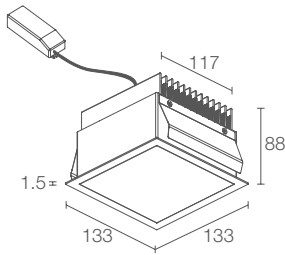

TURIS 5.0

200x200 mm H 130 mm 125x125 mm

CE CB ENEC LED TECH IP40
A A+ A++ DALI PUSH 0/1-10V

POWER SUPPLY CODE

230Vac
TU501 ■ ■ **DB** White
TU501 ■ ■ **DN** Black
TU501 ■ ■ **DG** Grey

230Vac 0/1-10V + PUSH
TU501 ■ ■ **DBR** White
TU501 ■ ■ **DNR** Black
TU501 ■ ■ **DGR** Grey

230Vac DALI + PUSH
TU501 ■ ■ **DBD** White
TU501 ■ ■ **DND** Black
TU501 ■ ■ **DGD** Grey

230Vac MAINS DIMMING
TU501 ■ ■ **DBT** White
TU501 ■ ■ **DNT** Black
TU501 ■ ■ **DGT** Grey

■ POWER	1 - 15W 0 - 22W
■ LED COLOUR	F - 2700K 5 - 3000K 9 - 4000K
OPTICS	diffuse

LUMEN OUTPUT AT SOURCE	1870 lm (3000K, 15W) 2231 lm (3000K, 22W)
DELIVERED LUMEN OUTPUT	1312 lm (3000K, 15W) 1750 lm (3000K, 22W)
NO. AND TYPE OF LED	6 power LEDs (15W version) 8 power LEDs (22W version) 3-step MacAdam, 50000h L80 B10 (Ta 25°C)
MATERIAL	body in black-anodized aluminium trim in steel; screen in one-side-frosted, transparent plexiglass
POWER SUPPLY UNIT	included and wired
POWER CABLES	includes 0.30 m cable
MOUNTING	recessed (ceiling)
FEATURES	CRI >90
NOTES	available on request: Casambi-compatible version, controllable with the Casambi app, and version certified ETL
PHOTOMETRIC DATA	see p. 897

TURIS 5.1

Ø 220 mm H 160 mm Ø 117 mm

CE CB ENEC LED TECH IP40
A A+ A++ DALI PUSH 0/1-10V

230Vac
TU510 ■ ■ **DB** White
TU510 ■ ■ **DN** Black
TU510 ■ ■ **DG** Grey

230Vac 0/1-10V + PUSH
TU510 ■ ■ **DBR** White
TU510 ■ ■ **DNR** Black
TU510 ■ ■ **DGR** Grey

230Vac DALI + PUSH
TU510 ■ ■ **DBD** White
TU510 ■ ■ **DND** Black
TU510 ■ ■ **DGD** Grey

230Vac MAINS DIMMING
TU510 ■ ■ **DBT** White
TU510 ■ ■ **DNT** Black
TU510 ■ ■ **DGT** Grey

■ POWER	1 - 15W 0 - 22W
■ LED COLOUR	F - 2700K 5 - 3000K 9 - 4000K
OPTICS	diffuse

LUMEN OUTPUT AT SOURCE	1870 lm (3000K, 15W) 2231 lm (3000K, 22W)
DELIVERED LUMEN OUTPUT	1312 lm (3000K, 15W) 1750 lm (3000K, 22W)
NO. AND TYPE OF LED	6 power LEDs (15W version) 8 power LEDs (22W version) 3-step MacAdam, 50000h L80 B10 (Ta 25°C)
MATERIAL	body in black-anodized aluminium trim in steel screen in one-side-frosted, transparent plexiglass
POWER SUPPLY UNIT	included and wired
POWER CABLES	includes 0.30 m cable
MOUNTING	recessed (ceiling)
FEATURES	CRI >90
NOTES	available on request: Casambi-compatible version, controllable with the Casambi app, and version certified ETL
PHOTOMETRIC DATA	see p. 897