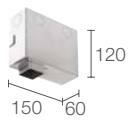

ACCESSORIES

ACCESSORIES FOR INSTALLATION

WC3107
Outer casing for solid walls
(Turis Mini 1.0)