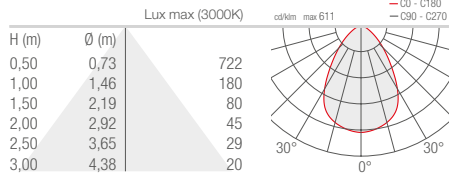

TURIS MINI 1.0

D - Diffuse