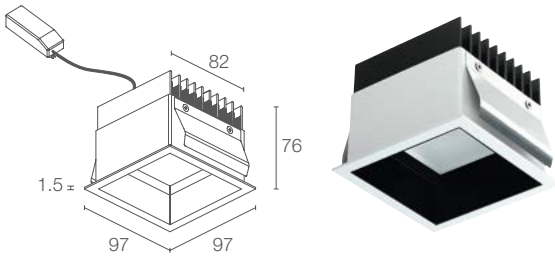

TURIS 3.2

170x170 mm
H 130 mm 90x90 mm

CE CB ENEC LED VIBRO kg 0.71 IP40
A A+ A++ DALI PUSH 0/1-10V

230Vac
TU321 ■ ■ **DB** White
TU321 ■ ■ **DN** Black
TU321 ■ ■ **DG** Grey

230Vac 0/1-10V + PUSH
TU321 ■ ■ **DBR** White
TU321 ■ ■ **DNR** Black
TU321 ■ ■ **DGR** Grey

230Vac DALI
TU321 ■ ■ **DBD** White
TU321 ■ ■ **DND** Black
TU321 ■ ■ **DGD** Grey

230Vac MAINS DIMMING
TU321 ■ ■ **DBT** White
TU321 ■ ■ **DNT** Black
TU321 ■ ■ **DGT** Grey

■ 1 - 11W
■ 0 - 15W

■ F - 2700K
■ 5 - 3000K
■ 9 - 4000K

diffuse

1251 lm (3000K, 11W)
1870 lm (3000K, 15W)

755 lm (3000K, 11W)
1117 lm (3000K, 15W)

4 power LEDs (11W version)
6 power LEDs (15W version)
3-step MacAdam, 50000h L80 B10 (Ta 25°C)

body in black-anodized aluminium
trim in steel
screen in one-side-frosted, transparent plexiglass

included and wired

includes 0.30 m cable

recessed (ceiling)

see p. 529

CRI >90

Casambi-compatible version, controllable with the Casambi app, available on request

see p. 897

TURIS 3.3

Ø 190 mm
H 160 mm Ø 90 mm

CE CB ENEC LED VIBRO kg 0.67 IP40
A A+ A++ DALI PUSH 0/1-10V

230Vac
TU331 ■ ■ **DB** White
TU331 ■ ■ **DN** Black
TU331 ■ ■ **DG** Grey

230Vac 0/1-10V + PUSH
TU331 ■ ■ **DBR** White
TU331 ■ ■ **DNR** Black
TU331 ■ ■ **DGR** Grey

230Vac DALI
TU331 ■ ■ **DBD** White
TU331 ■ ■ **DND** Black
TU331 ■ ■ **DGD** Grey

230Vac MAINS DIMMING
TU331 ■ ■ **DBT** White
TU331 ■ ■ **DNT** Black
TU331 ■ ■ **DGT** Grey

■ 1 - 11W
■ 0 - 15W

■ F - 2700K
■ 5 - 3000K
■ 9 - 4000K

diffuse

1251 lm (3000K, 11W)
1870 lm (3000K, 15W)

784 lm (3000K, 11W)
1160 lm (3000K, 15W)

4 power LEDs (11W version)
6 power LEDs (15W version)
3-step MacAdam, 50000h L80 B10 (Ta 25°C)

body in black-anodized aluminium
trim in steel
screen in one-side-frosted, transparent plexiglass

included and wired

includes 0.30 m cable

recessed (ceiling)

see p. 529

CRI >90

Casambi-compatible version, controllable with the Casambi app, available on request

see p. 897