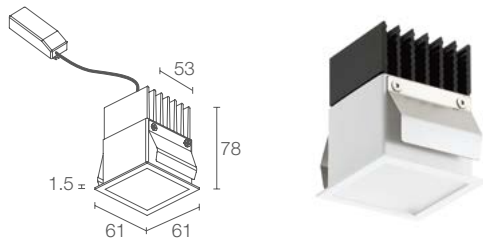

TURIS 1.0

140x140 mm
H 130 mm 56x56 mm

CE CB EAC LED TECH kg 0.37 IP40
A A+ A++ DALI PUSH 0/1-10V

POWER SUPPLY CODE

230Vac
TU101 ■ ■ **DB** White
TU101 ■ ■ **DN** Black
TU101 ■ ■ **DG** Grey

230Vac 0/1-10V + PUSH
TU101 ■ ■ **DBR** White
TU101 ■ ■ **DNR** Black
TU101 ■ ■ **DGR** Grey

230Vac DALI
TU101 ■ ■ **DBD** White
TU101 ■ ■ **DND** Black
TU101 ■ ■ **DGD** Grey

230Vac MAINS DIMMING 11W
TU1010 ■ **DBT** White
TU1010 ■ **DNT** Black
TU1010 ■ **DGT** Grey

■ POWER	1 - 5.5W 0 - 11W
■ LED COLOUR	F - 2700K 5 - 3000K 9 - 4000K RGB on request

OPTICS diffuse

LUMEN OUTPUT AT SOURCE	644 lm (3000K, 5.5W) 1251 lm (3000K, 11W)
DELIVERED LUMEN OUTPUT	295 lm (3000K, 5.5W) 1003 lm (3000K, 11W)
NO. AND TYPE OF LED	1 power LED (5.5W version) 4 power LEDs (11W version) 3-step MacAdam, 50000h L80 B10 (Ta 25°C)
MATERIAL	body in black-anodized aluminium trim in steel screen in one-side-frosted, transparent plexiglass
POWER SUPPLY UNIT	included and wired
POWER CABLES	includes 0.30 m cable
MOUNTING	recessed (ceiling)
ACCESSORIES	see p. 529
FEATURES	CRI >90
NOTES	available on request: Casambi-compatible version, controllable with the Casambi app, and version certified ETL
PHOTOMETRIC DATA	see p. 896