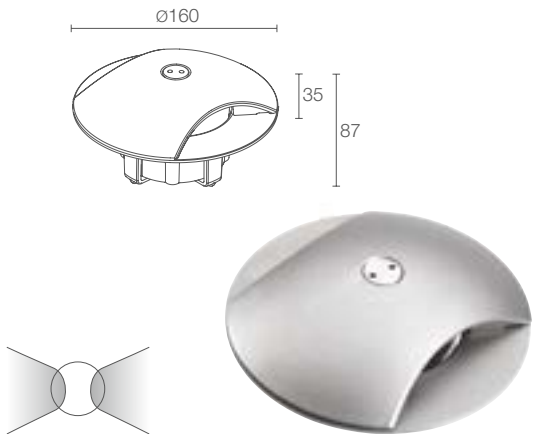

RONDÒ 3.2 Built-in power supply in version with 230Vac power