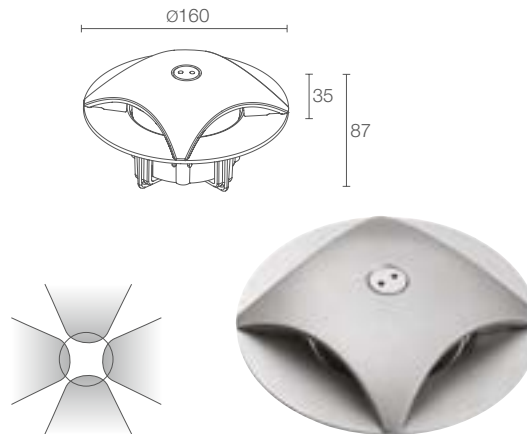

RONDÒ 3.4 Built-in power supply in version with 230Vac power

IP67 IK08
CASAMBI

5W 24Vdc
RD3200 Anthracite
RD3200 Stainless steel
RD3200 Cor-ten

5W 230Vac
RD3210 Anthracite
RD3210 Stainless steel
RD3210 Cor-ten

	F - 2700K 5 - 3000K 9 - 4000K
	S - 10° A - radial
	230Vac: includes 1.5 m neoprene cable H07RN-F 3x1.00 Ø8.7 mm 24Vdc: includes 1.5 m neoprene cable H05RN-F 2x0.35/0.75 Ø6.3 mm 1 - 5 m 2 - 10 m 3 - 15 m 4 - 20 m

IP67 IK08
CASAMBI

8W 24Vdc
RD3400 Anthracite
RD3400 Stainless steel
RD3400 Cor-ten

8W 230Vac
RD3410 Anthracite
RD3410 Stainless steel
RD3410 Cor-ten

	F - 2700K 5 - 3000K 9 - 4000K
	S - 10° A - radial
	230Vac: includes 1.5 m neoprene cable H07RN-F 3x1.00 Ø8.7 mm 24Vdc: includes 1.5 m neoprene cable H05RN-F 2x0.35/0.75 Ø6.3 mm

370 lm (3000K)
180 lm (3000K, radial optics)
2 power LEDs 1/4 ANSI BIN, 50000h L95 B10 (Ta 25°C)
body in AISI 316L stainless steel screen in Rilsan® Clear
230Vac: built in 24Vdc: not included, see p. 904
recessed (ground)
see p. 405
see p. 872

740 lm (3000K)
360 lm (3000K, radial optics)
4 power LEDs 1/4 ANSI BIN, 50000h L95 B10 (Ta 25°C)
body in AISI 316L stainless steel screen in Rilsan® Clear
230Vac: built in 24Vdc: not included, see p. 904
recessed (ground)
see p. 405
see p. 872