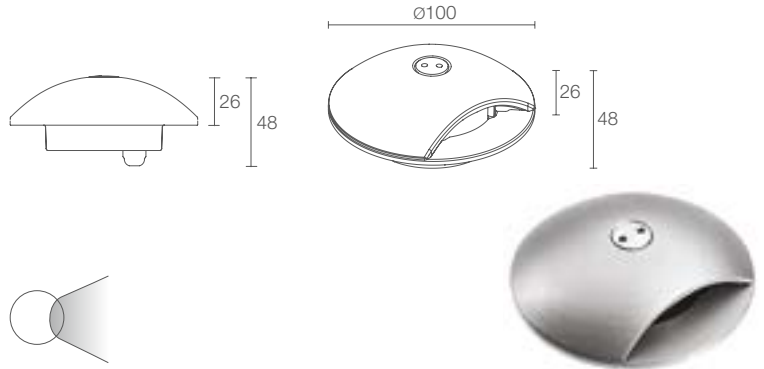

BODY IN AISI 316L
STAINLESS STEEL, MADE
ENTIRELY ON A CNC LATHE

SCREEN IN ANTI-UV
POLYCARBONATE

TAMPER-RESISTANT
SCREW IN AISI 316L
STAINLESS STEEL IN THE
SAME FINISH AS THE FIXTURE

UNIQUE SELLING POINTS

COR-TEN

RAL FINISH
ON REQUEST

ANTHRACITE

STAINLESS STEEL

10° OPTICS

RADIAL OPTICS

DOUBLE BEAM, RADIAL OPTICS

√
RONDÒ 1.2
 3000K, 4W, radial, anthracite
LIRA 1.0
 3000K, 6W, asymmetrical, anthracite
UPDOWN 3.6
 3000K, 6W, 15°, anodized grey
 Project by / arch. Patrik Spreafico
 Plastic Stratosfera, Robbiate, Lecco, Italy

includes 1.5 m neoprene cable
 H05RN-F 2x0.35/0.75 Ø6.3 mm
1 - 5 m
2 - 10 m
3 - 15 m
4 - 20 m

LUMEN OUTPUT AT SOURCE 185 lm (3000K)

DELIVERED LUMEN OUTPUT 65 lm (3000K, radial optics)

NO. AND TYPE OF LED 1 power LED
1/4 ANSI BIN, 50000h L95 B10 (Ta 25°C)