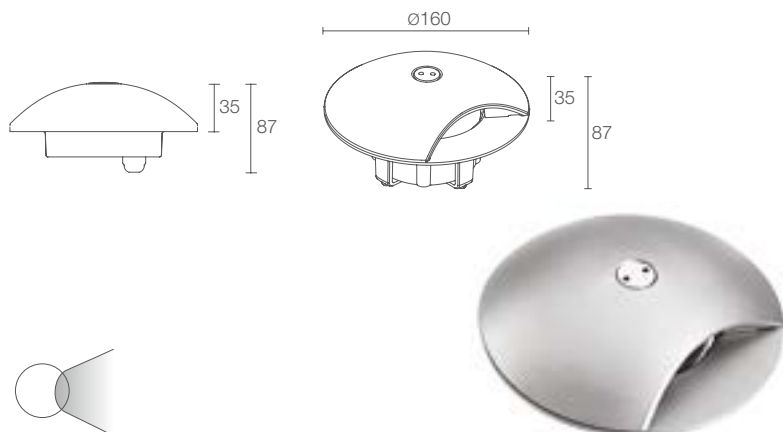

see p. 872

RONDÒ 1.1

3000K, 2W, radial optics, stainless steel

Light planning by / IBF Project
Seafront promenade, Tribunj, Croatia

RONDÒ 3.1

Built-in power supply in version with 230Vac power

POWER / POWER SUPPLY CODE