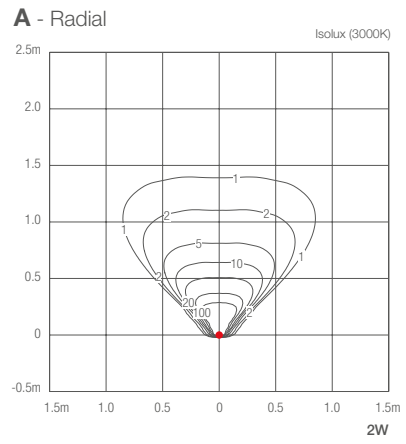

RONDÒ 1.1

RONDÒ 2.1

RONDÒ 3.1