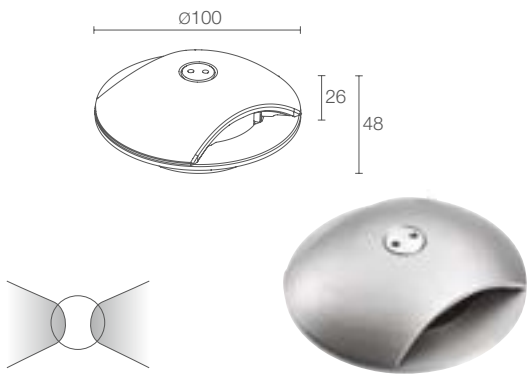

RONDÒ 1.2

4W 24Vdc

RD1200 **H** - Anthracite
RD1200 **I** - Stainless steel
RD1200 **T** - Cor-ten

F - 2700K
5 - 3000K
9 - 4000K

S - 10°
A - radial

includes 1.5 m neoprene cable
H05RN-F 2x0.35/0.75 Ø6.3 mm
1 - 5 m
2 - 10 m
3 - 15 m
4 - 20 m

370 lm (3000K)

130 lm (3000K, radial optics)

2 power LEDs
1/4 ANSI BIN, 50000h L95 B10 (Ta 25°C)

body in AISI 316L stainless steel
screen in Rilsan® Clear

not included, see p. 904

recessed (ground)

see p. 405

see p. 872