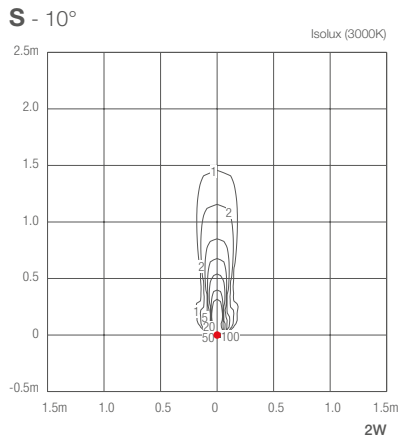

RONDÒ 1.1

RONDÒ 2.1

RONDÒ 3.1