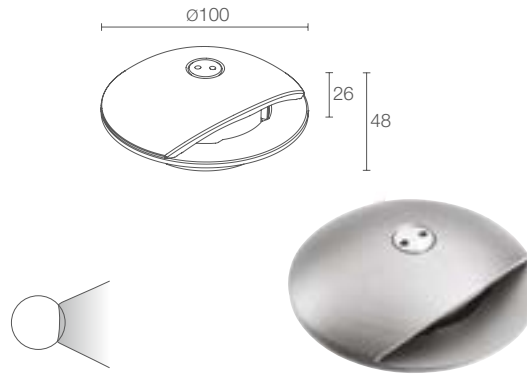

RONDÒ 2.1

2W 24Vdc

RD2100 **H** - Anthracite
RD2100 **I** - Stainless steel
RD2100 **T** - Cor-ten

F - 2700K
5 - 3000K
9 - 4000K

S - 10°
A - radial

includes 1.5 m neoprene cable
H05RN-F 2x0.35/0.75 Ø6.3 mm
1 - 5 m
2 - 10 m
3 - 15 m
4 - 20 m

185 lm (3000K)

85 lm (3000K, radial optics)

1 power LED
1/4 ANSI BIN, 50000h L95 B10 (Ta 25°C)

body in AISI 316L stainless steel
screen in Rilsan® Clear

not included, see p. 904

recessed (ground)

see p. 405

see p. 872