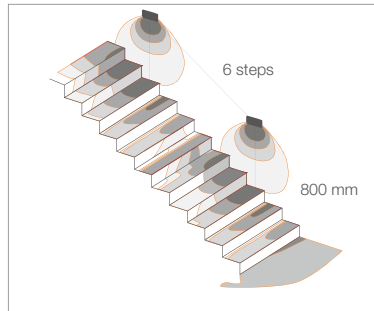

OPTICS

asymmetrical

| | |
|------------------------|---|
| LUMEN OUTPUT AT SOURCE | 756 lm (3000K) |
| DELIVERED LUMEN OUTPUT | 368 lm (3000K, white finish) |
| NO. AND TYPE OF LED | 18 mid-power LEDs 3-step MacAdam, 50000h L80 B10 (Ta 25°C) |
| MATERIAL | body in die-cast aluminium screen in serigraphed extra-clear microprismatic glass |
| POWER SUPPLY UNIT | built in |
| POWER CABLES | includes 1.5 m neoprene cable H05RN-F 3x1.00 Ø7.0 mm |
| MOUNTING | surface mounted (wall) |
| ACCESSORIES | see p. 447 |
| NOTES | Casambi-compatible version, controllable with the Casambi app, available on request |
| PHOTOMETRIC DATA | see p. 847 |

**POSITIONING
DIAGRAMS**

LIRA 1.0

A - Asymmetrical

LIRA 2.0

A - Asymmetrical

ACCESSORIES AND POSITIONING DIAGRAMMS

ACCESSORIES FOR INSTALLATION

WC0301