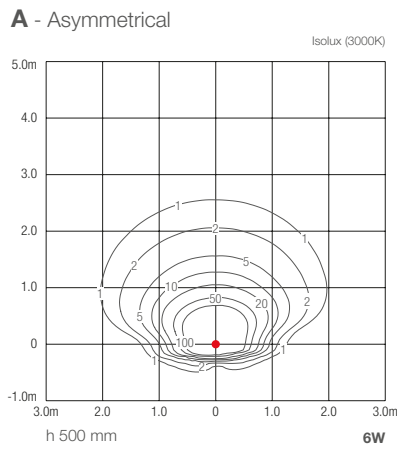

OUTDOOR STEP LIGHTS

LIRA 1.0