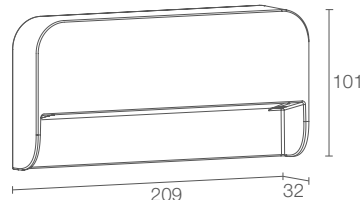

OUTDOOR STEP LIGHTS LIGHTING FOR PATHS AND STEPS

LIRA 1.0

POWER / POWER SUPPLY CODE

6W 230Vac
LR1010 ■ **A E** White
LR1010 ■ **A F** Grey
LR1010 ■ **A H** Anthracite
LR1010 ■ **A T** Cor-ten

LED COLOUR

F - 2700K
5 - 3000K
9 - 4000K

OPTICS

asymmetrical

| | |
|------------------------|---|
| LUMEN OUTPUT AT SOURCE | 756 lm (3000K) |
| DELIVERED LUMEN OUTPUT | 368 lm (3000K, white finish) |
| NO. AND TYPE OF LED | 18 mid-power LEDs 3-step MacAdam, 50000h L80 B10 (Ta 25°C) |
| MATERIAL | body in die-cast aluminium screen in serigraphed extra-clear microprismatic glass |
| POWER SUPPLY UNIT | built in |
| POWER CABLES | includes 1.5 m neoprene cable H05RN-F 3x1.00 Ø7.0 mm |
| MOUNTING | surface mounted (wall) |
| ACCESSORIES | see p. 447 |
| NOTES | Casambi-compatible version, controllable with the Casambi app, available on request |
| PHOTOMETRIC DATA | see p. 847 |

LIRA 2.0

12W 230Vac
LR2010 ■ **A E** White
LR2010 ■ **A F** Grey
LR2010 ■ **A H** Anthracite
LR2010 ■ **A T** Cor-ten

■ **F** - 2700K
5 - 3000K
9 - 4000K

asymmetrical

| | |
|------------------------|---|
| LUMEN OUTPUT AT SOURCE | 1512 lm (3000K) |
| DELIVERED LUMEN OUTPUT | 736 lm (3000K, white finish) |
| NO. AND TYPE OF LED | 36 mid-power LEDs 3-step MacAdam, 50000h L80 B10 (Ta 25°C) |
| MATERIAL | body in die-cast aluminium screen in serigraphed extra-clear microprismatic glass |
| POWER SUPPLY UNIT | built in |
| POWER CABLES | includes 1.5 m neoprene cable H05RN-F 3x1.00 Ø7.0 mm |
| MOUNTING | surface mounted (wall) |
| ACCESSORIES | see p. 447 |
| NOTES | Casambi-compatible version, controllable with the Casambi app, available on request |
| PHOTOMETRIC DATA | see p. 847 |