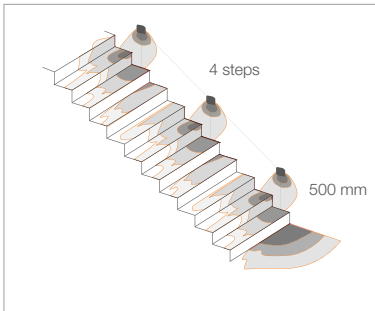

**POSITIONING
DIAGRAMS**

LIRA 1.0

A - Asymmetrical