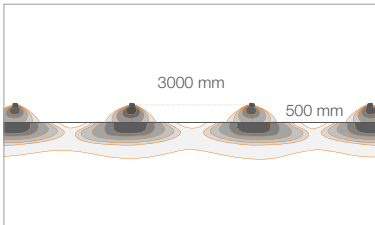

OPTICS

asymmetrical

| | |
|------------------------|---|
| LUMEN OUTPUT AT SOURCE | 756 lm (3000K) |
| DELIVERED LUMEN OUTPUT | 368 lm (3000K, white finish) |
| NO. AND TYPE OF LED | 18 mid-power LEDs 3-step MacAdam, 50000h L80 B10 (Ta 25°C) |
| MATERIAL | body in die-cast aluminium screen in serigraphed extra-clear microprismatic glass |
| POWER SUPPLY UNIT | built in |
| POWER CABLES | includes 1.5 m neoprene cable H05RN-F 3x1.00 Ø7.0 mm |
| MOUNTING | surface mounted (wall) |
| ACCESSORIES | see p. 447 |
| NOTES | Casambi-compatible version, controllable with the Casambi app, available on request |
| PHOTOMETRIC DATA | see p. 847 |

LIRA 2.0

12W 230Vac
LR2010 ■ **A E** White
LR2010 ■ **A F** Grey
LR2010 ■ **A H** Anthracite
LR2010 ■ **A T** Cor-ten

■ **F** - 2700K
5 - 3000K
9 - 4000K

asymmetrical

| | |
|------------------------|---|
| LUMEN OUTPUT AT SOURCE | 1512 lm (3000K) |
| DELIVERED LUMEN OUTPUT | 736 lm (3000K, white finish) |
| NO. AND TYPE OF LED | 36 mid-power LEDs 3-step MacAdam, 50000h L80 B10 (Ta 25°C) |
| MATERIAL | body in die-cast aluminium screen in serigraphed extra-clear microprismatic glass |
| POWER SUPPLY UNIT | built in |
| POWER CABLES | includes 1.5 m neoprene cable H05RN-F 3x1.00 Ø7.0 mm |
| MOUNTING | surface mounted (wall) |
| ACCESSORIES | see p. 447 |
| NOTES | Casambi-compatible version, controllable with the Casambi app, available on request |
| PHOTOMETRIC DATA | see p. 847 |

**POSITIONING
DIAGRAMS**

LIRA 1.0

A - Asymmetrical

LIRA 2.0

A - Asymmetrical

ACCESSORIES AND POSITIONING DIAGRAMMS

ACCESSORIES FOR INSTALLATION

WC0301