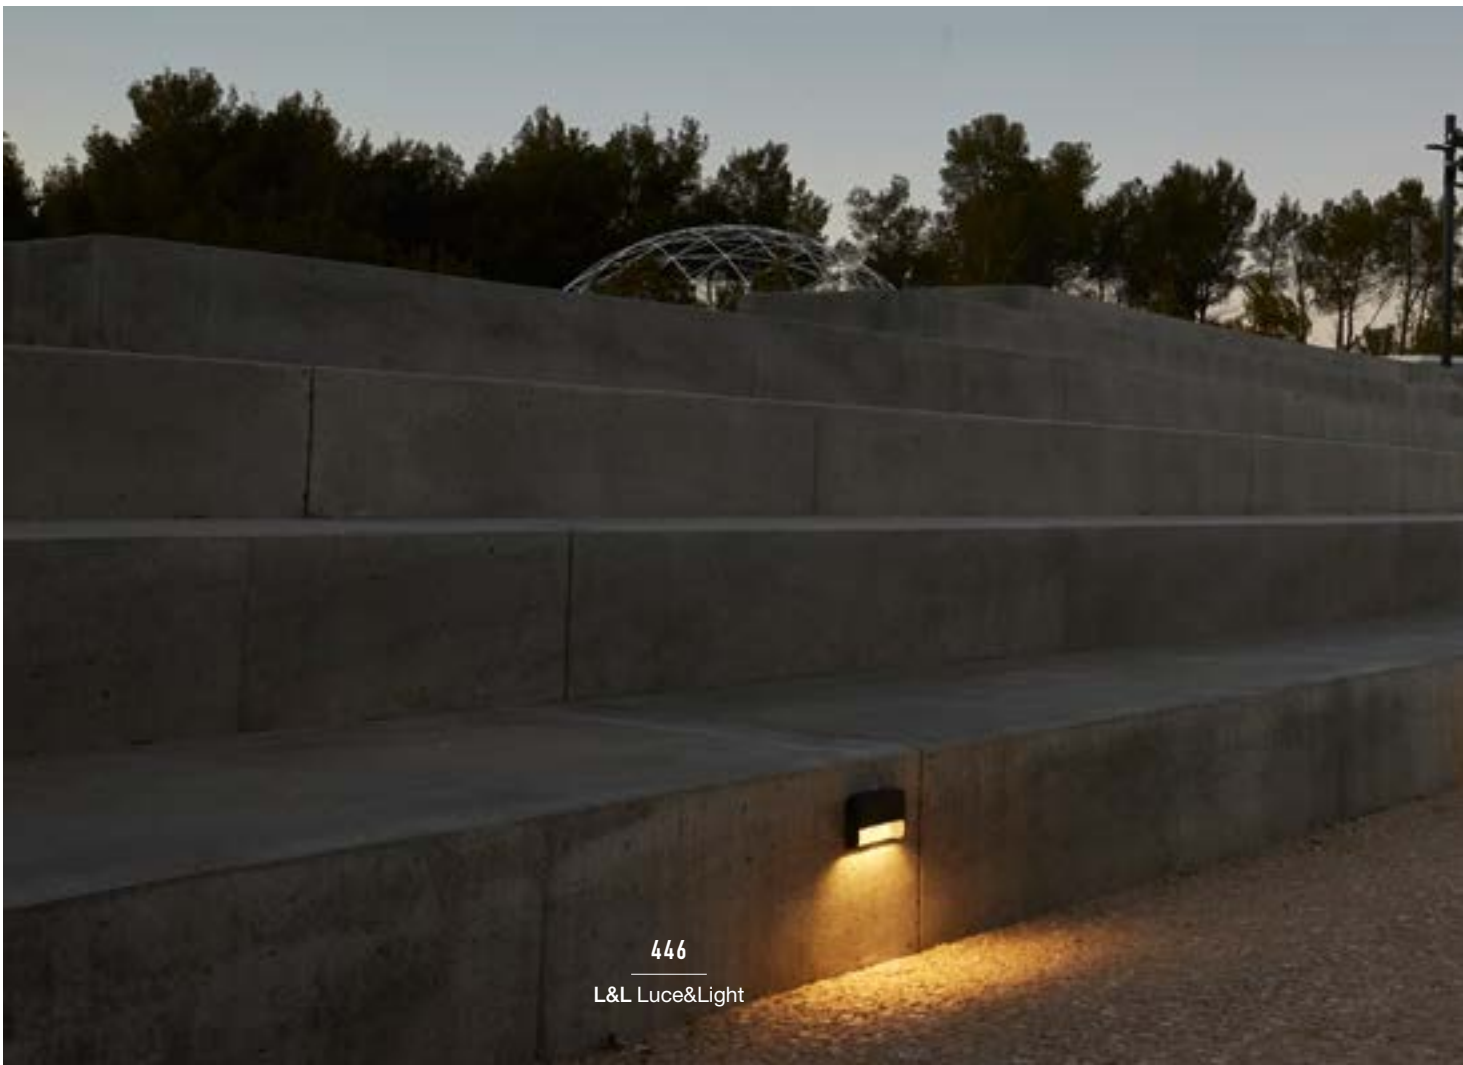

LIRA 2.0

A - Asymmetrical