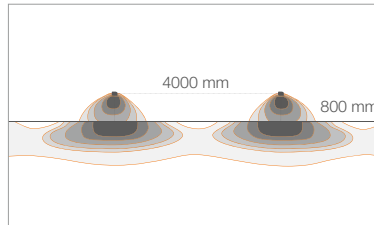

OPTICS

asymmetrical

| | |
|------------------------|---|
| LUMEN OUTPUT AT SOURCE | 756 lm (3000K) |
| DELIVERED LUMEN OUTPUT | 368 lm (3000K, white finish) |
| NO. AND TYPE OF LED | 18 mid-power LEDs 3-step MacAdam, 50000h L80 B10 (Ta 25°C) |
| MATERIAL | body in die-cast aluminium screen in serigraphed extra-clear microprismatic glass |
| POWER SUPPLY UNIT | built in |
| POWER CABLES | includes 1.5 m neoprene cable H05RN-F 3x1.00 Ø7.0 mm |
| MOUNTING | surface mounted (wall) |
| ACCESSORIES | see p. 447 |
| NOTES | Casambi-compatible version, controllable with the Casambi app, available on request |
| PHOTOMETRIC DATA | see p. 847 |

**POSITIONING
DIAGRAMS**

LIRA 1.0

A - Asymmetrical

LIRA 2.0

A - Asymmetrical

ACCESSORIES AND POSITIONING DIAGRAMMS

ACCESSORIES FOR INSTALLATION

WC0301