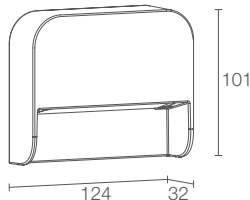

OUTDOOR STEP LIGHTS LIGHTING FOR PATHS AND STEPS

LIRA 1.0

POWER / POWER SUPPLY CODE

6W 230Vac
LR1010 ■ **A E** White
LR1010 ■ **A F** Grey
LR1010 ■ **A H** Anthracite
LR1010 ■ **A T** Cor-ten

LED COLOUR

F - 2700K
5 - 3000K
9 - 4000K

OPTICS

asymmetrical

| | |
|------------------------|---|
| LUMEN OUTPUT AT SOURCE | 756 lm (3000K) |
| DELIVERED LUMEN OUTPUT | 368 lm (3000K, white finish) |
| NO. AND TYPE OF LED | 18 mid-power LEDs 3-step MacAdam, 50000h L80 B10 (Ta 25°C) |
| MATERIAL | body in die-cast aluminium screen in serigraphed extra-clear microprismatic glass |
| POWER SUPPLY UNIT | built in |
| POWER CABLES | includes 1.5 m neoprene cable H05RN-F 3x1.00 Ø7.0 mm |
| MOUNTING | surface mounted (wall) |
| ACCESSORIES | see p. 447 |
| NOTES | Casambi-compatible version, controllable with the Casambi app, available on request |
| PHOTOMETRIC DATA | see p. 847 |

LIRA 2.0

12W 230Vac
LR2010 ■ **A E** White
LR2010 ■ **A F** Grey
LR2010 ■ **A H** Anthracite
LR2010 ■ **A T** Cor-ten

■ **F** - 2700K
5 - 3000K
9 - 4000K

asymmetrical

| | |
|------------------------|---|
| LUMEN OUTPUT AT SOURCE | 1512 lm (3000K) |
| DELIVERED LUMEN OUTPUT | 736 lm (3000K, white finish) |
| NO. AND TYPE OF LED | 36 mid-power LEDs 3-step MacAdam, 50000h L80 B10 (Ta 25°C) |
| MATERIAL | body in die-cast aluminium screen in serigraphed extra-clear microprismatic glass |
| POWER SUPPLY UNIT | built in |
| POWER CABLES | includes 1.5 m neoprene cable H05RN-F 3x1.00 Ø7.0 mm |
| MOUNTING | surface mounted (wall) |
| ACCESSORIES | see p. 447 |
| NOTES | Casambi-compatible version, controllable with the Casambi app, available on request |
| PHOTOMETRIC DATA | see p. 847 |