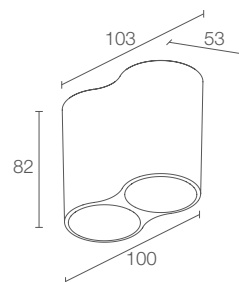

INTONO C IN 3.8 p. 647
9W 24Vdc

WALL MOUNTED

INTONO p. 324

^
INTONO C IN 3.8

speaker:
maximum power
nominal impedance Z
mean sound pressure level

3W
16 Ohm
86 dB (1W/1m)

INTONO C IN 2.3

Asymmetrical optics
(Intono C IN 3.3)

LL - 43° CRI 80

AA - Asymmetrical CRI 80

INTONO C IN 3.8 INTONO C OUT 3.9

M - 20° CRI 80