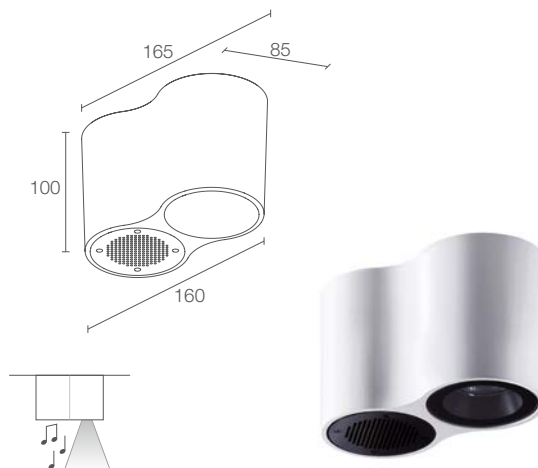

INTONO C IN 3.8

CE kg 1.15 IP40 IK06

9W 24Vdc

NC3800 **00** **M9 B** White
NC3800 **00** **M9 N** Black
NC3800 **00** **M9 Z** Antique bronze
NC3800 **00** **M9 7** Primer

0 - CRI 80
1 - CRI >90

0 - not present
1 - present

F - 2700K
5 - 3000K
9 - 4000K

20°

988 lm (3000K, CRI 80)

783 lm (3000K, 20°, CRI 80)

1 high power density COB LED
2-step MacAdam, 50000h L95 B10 (Ta 25°C)

body in die-cast aluminium
screen in black-serigraphed and transparent,
tempered extra-clear glass

not included, see p. 904

surface mounted (ceiling)

see p. 649

easy installation thanks to 4-point
magnetic fastener

outdoor version: Intono C OUT 3.9 p. 377
wall-mounted version: Intono p. 324
version compatible with Google Home
or Amazon Echo available on request
for voice command control
Casambi-compatible version, controllable with
the Casambi app, available on request

see p. 839