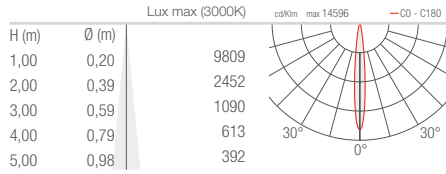

INTONO C IN 2.3 INTONO C OUT 2.4

TT - 11° CRI 80