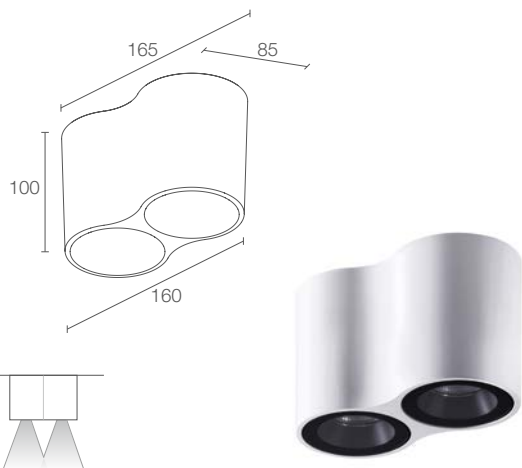

LUMEN OUTPUT AT SOURCE	976 lm (3000K, CRI 80)
DELIVERED LUMEN OUTPUT	704 lm (3000K, 34°, CRI 80)
NO. AND TYPE OF LED	2 power LEDs 3-step MacAdam, 50000h L90 B10 (Ta 25°C)
MATERIAL	body in die-cast aluminium screen in black-serigraphed and transparent, tempered extra-clear glass
POWER SUPPLY UNIT	built in
MOUNTING	surface mounted (ceiling)
ACCESSORIES	none
FEATURES	easy installation thanks to 4-point magnetic fastener
NOTES	outdoor version: Intono C OUT 2.4 p. 376 wall-mounted version: Intono p. 324 version compatible with Google Home or Amazon Echo available on request for voice command control Casambi-compatible version, controllable with the Casambi app, available on request
PHOTOMETRIC DATA	see p. 839