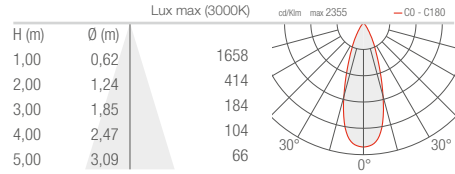

MM - 34° CRI 80