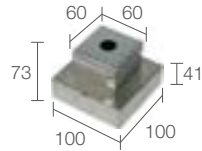

WC0411
Outer casing
(Ice LED 1.1)