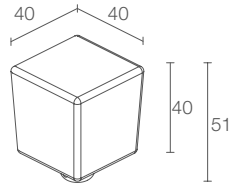

OUTDOOR STEP LIGHTS LIGHT POINT FOR GARDENS AND FLOWERBEDS

ICE LED 1.0

POWER / POWER SUPPLY CODE

max 1W max 350mA
LE1011 ■ D A V - ■

LED COLOUR

F - 2700K
5 - 3000K
9 - 4000K
0 - 5000K
1 - blue

POWER CABLES

includes 1.5 m neoprene cable
H05RN-F 2x0.35/0.75 Ø6.3 mm
1 - 5 m
2 - 10 m
3 - 15 m
4 - 20 m

OPTICS

diffuse

LUMEN OUTPUT AT SOURCE 110 lm (3000K, 350mA)

DELIVERED LUMEN OUTPUT 89 lm (3000K, 350mA)

NO. AND TYPE OF LED 1 power LED
1/4 ANSI BIN (white LED colour)
50000h L90 B10 (Ta 25°C)

MATERIAL body in anodized aluminium and sandblasted glass

ICE LED 1.1

max 1W max 350mA
LE1111 ■ D A V - ■

F - 2700K
5 - 3000K
9 - 4000K
0 - 5000K
1 - blue

includes 1.5 m neoprene cable
H05RN-F 2x0.35/0.75 Ø6.3 mm
1 - 5 m
2 - 10 m
3 - 15 m
4 - 20 m

diffuse

LUMEN OUTPUT AT SOURCE 110 lm (3000K, 350mA)

DELIVERED LUMEN OUTPUT 89 lm (3000K, 350mA)

1 power LED
1/4 ANSI BIN (white LED colour)
50000h L90 B10 (Ta 25°C)

body in anodized aluminium and sandblasted glass

not included, see p. 904

series

recessed (wall, ground)
surface mounted (ground)