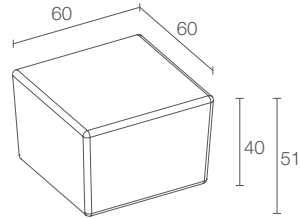

OUTDOOR STEP LIGHTS LIGHT POINT FOR GARDENS AND FLOWERBEDS

ICE LED 1.0

POWER / POWER SUPPLY CODE

max 1W max 350mA
LE1011 ■ D A V - ■

LED COLOUR

F - 2700K
5 - 3000K
9 - 4000K
0 - 5000K
1 - blue

POWER CABLES

includes 1.5 m neoprene cable
H05RN-F 2x0.35/0.75 Ø6.3 mm
1 - 5 m
2 - 10 m
3 - 15 m
4 - 20 m

OPTICS

diffuse

LUMEN OUTPUT AT SOURCE 110 lm (3000K, 350mA)

DELIVERED LUMEN OUTPUT 89 lm (3000K, 350mA)

NO. AND TYPE OF LED 1 power LED
1/4 ANSI BIN (white LED colour)
50000h L90 B10 (Ta 25°C)

MATERIAL body in anodized aluminium and sandblasted glass

ICE LED 1.1

max 1W max 350mA
LE1111 ■ D A V - ■

F - 2700K
5 - 3000K
9 - 4000K
0 - 5000K
1 - blue

includes 1.5 m neoprene cable
H05RN-F 2x0.35/0.75 Ø6.3 mm
1 - 5 m
2 - 10 m
3 - 15 m
4 - 20 m

diffuse

LUMEN OUTPUT AT SOURCE 110 lm (3000K, 350mA)