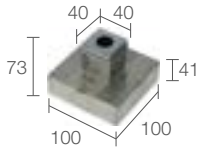

see p. 451

certified ETL version available on request

see p. 836

ACCESSORIES

ACCESSORIES FOR INSTALLATION

WC0410
Outer casing
(Ice LED 1.0)

WC0411
Outer casing
(Ice LED 1.1)

ICE LED