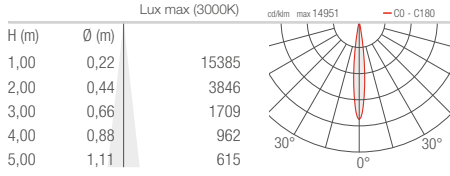

SIRI TRACK

INDOOR PROJECTORS

SIRI TRACK 2.0

11° CRI 80