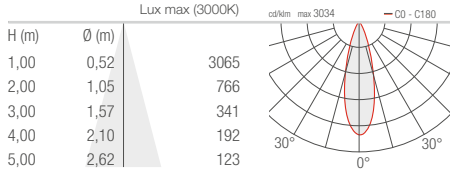

SIRI TRACK

INDOOR PROJECTORS

SIRI TRACK 2.0

11° CRI 80

18° CRI 80

29° CRI 80

55° CRI 80

24°x55° CRI 80