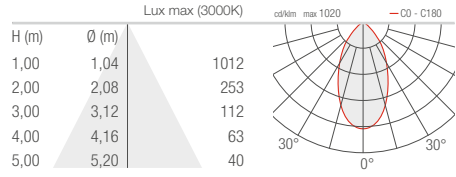

SIRI TRACK

INDOOR PROJECTORS

SIRI TRACK 2.0

11° CRI 80

18° CRI 80

29° CRI 80

55° CRI 80

24°x55° CRI 80