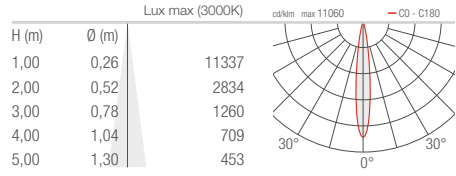

SIRI TRACK

INDOOR PROJECTORS

SIRI TRACK 2.0

11° CRI 80

18° CRI 80

29° CRI 80

55° CRI 80

24°x55° CRI 80