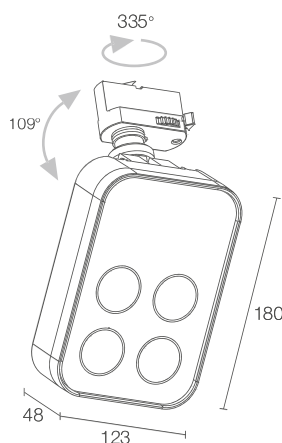

SIRI TRACK

INDOOR PROJECTOR, INTERCHANGEABLE OPTICS FOR MUSEUMS AND RETAIL SETTINGS

SIRI TRACK 2.0

POWER / POWER SUPPLY CODE	16W 230Vac SB2010 1 B White SB2010 1 N Black
CRI	0 - CRI 80 1 - CRI >90
LED COLOUR	F - 2700K 5 - 3000K 9 - 4000K
OPTICS	includes set of optical filters: 11°, 18°, 29°, 55°, 24°x55°
LUMEN OUTPUT AT SOURCE	1411 lm (3000K, CRI 80)
DELIVERED LUMEN OUTPUT	1010 lm (3000K, 29°, CRI 80)
NO. AND TYPE OF LED	4 power LEDs 1/4 ANSI BIN, 50000h L95 B10 (Ta 25°C)
MATERIAL	body in die-cast aluminium screen in serigraphed plexiglass
POWER SUPPLY UNIT	built in
MOUNTING	on horizontal track
TRACK ACCESSORIES	see p. 870
SPARE PARTS	see p. 866
FEATURES	on-board manual dimmer
PHOTOMETRIC DATA	see p. 812

SIRI TRACK

INDOOR PROJECTORS

SIRI TRACK 2.0

11° CRI 80

18° CRI 80

29° CRI 80

55° CRI 80

24°x55° CRI 80