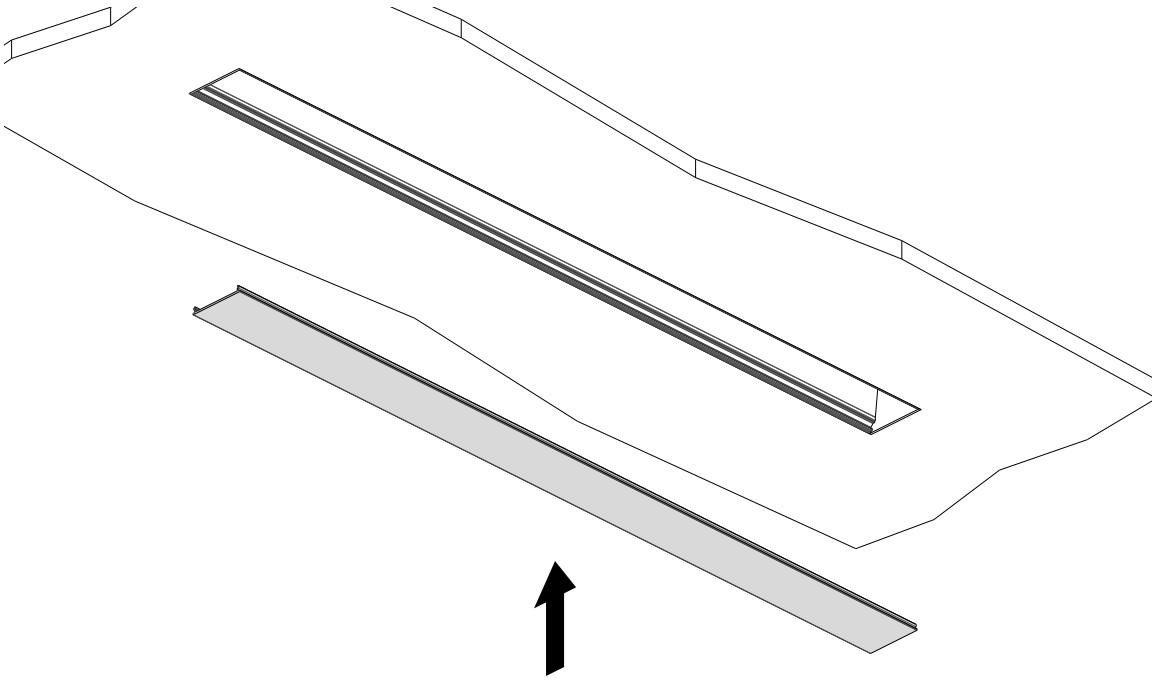

WCBR11F/A
WCBR12F/A
WCBR13F/A
WCBR15F/A
WCBR17F/A
WCBR19F/A