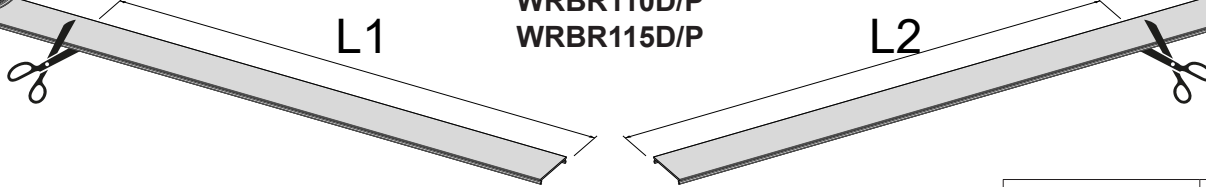

WCBR11F/A
WCBR12F/A
WCBR13F/A
WCBR15F/A
WCBR17F/A
WCBR19F/A

L product (mm)	L cut (mm)
from 1500 to 1999	L product - 2.0
from 2000 to 2499	L product - 2.5
from 2500 to 2999	L product - 3.0
from 3000 to 4999	L product - 3.5
from 5000 to 9999	L product - 4.0
from 10000 to 15000	L product - 5.0

Luminous screen
 Schermo luminoso
 Écran lumineux
 Leuchtschirm
 Pantalla luminosa
WRBR105D/P
WRBR110D/P
WRBR115D/P

L product (mm)	L cut (mm)
from 1500 to 1999	L product - 2.0
from 2000 to 2499	L product - 2.5
from 2500 to 2999	L product - 3.0
from 3000 to 4999	L product - 3.5
from 5000 to 9999	L product - 4.0
from 10000 to 15000	L product - 5.0

WCBR190PF/A

Luminous screen
 Schermo luminoso
 Écran lumineux
 Leuchtschirm
 Pantalla luminosa
WRBR105D/P
WRBR110D/P
WRBR115D/P

L product (mm)	L cut (mm)
from 1500 to 1999	L product - 2.0
from 2000 to 2499	L product - 2.5
from 2500 to 2999	L product - 3.0
from 3000 to 4999	L product - 3.5
from 5000 to 9999	L product - 4.0
from 10000 to 15000	L product - 5.0