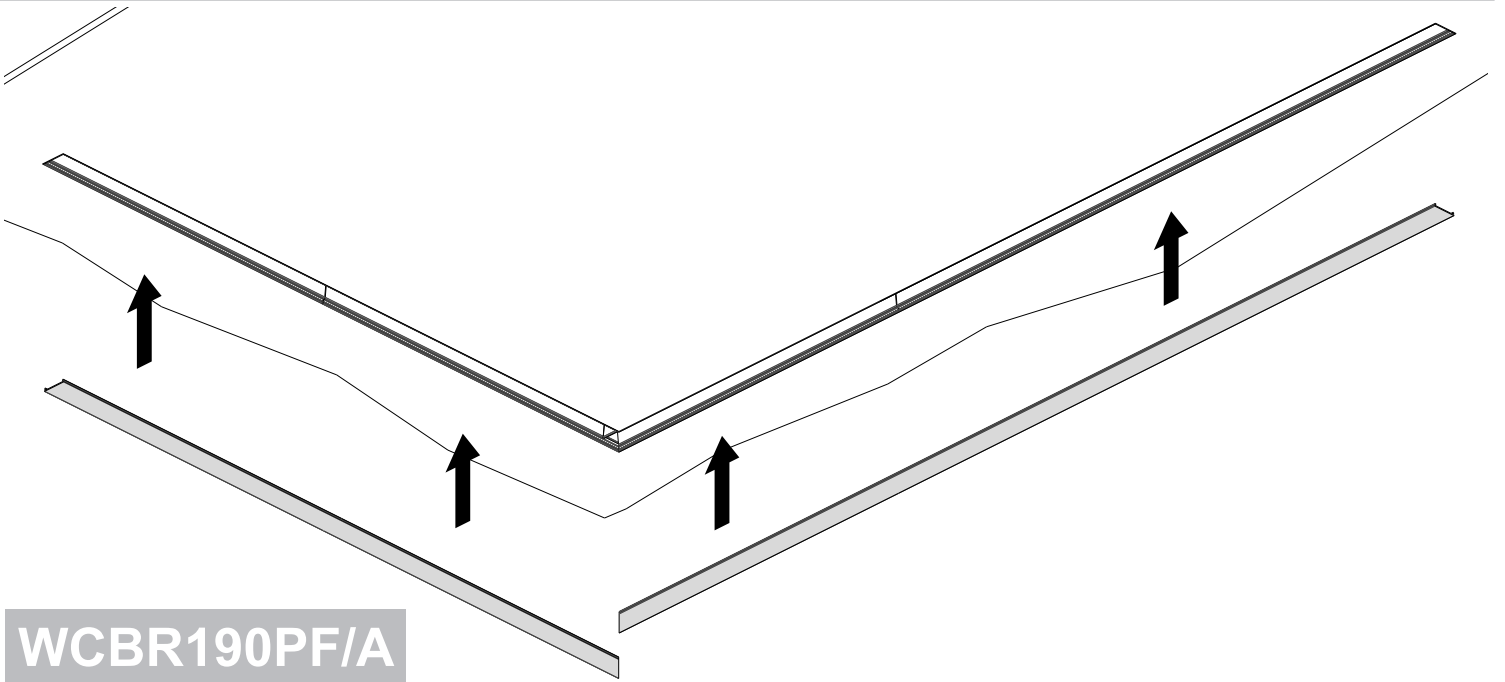

WCBR11F/A
WCBR12F/A
WCBR13F/A
WCBR15F/A
WCBR17F/A
WCBR19F/A