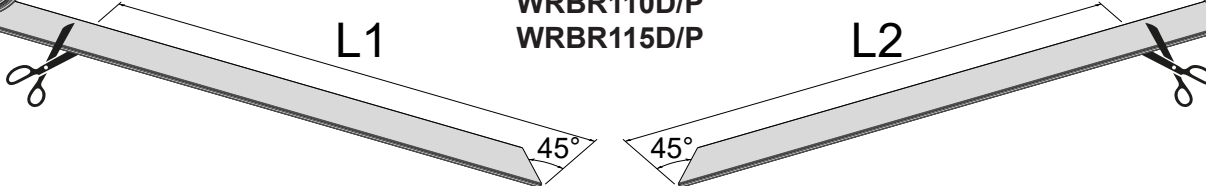

WCBR11F/A
WCBR12F/A
WCBR13F/A
WCBR15F/A
WCBR17F/A
WCBR19F/A

L product (mm)	L cut (mm)
from 1500 to 1999	L product - 2.0
from 2000 to 2499	L product - 2.5
from 2500 to 2999	L product - 3.0
from 3000 to 4999	L product - 3.5
from 5000 to 9999	L product - 4.0
from 10000 to 15000	L product - 5.0

Luminous screen
 Schermo luminoso
 Écran lumineux
 Leuchtschirm
 Pantalla luminosa
WRBR105D/P
WRBR110D/P
WRBR115D/P

L product (mm)	L cut (mm)
from 1500 to 1999	L product - 2.0
from 2000 to 2499	L product - 2.5
from 2500 to 2999	L product - 3.0
from 3000 to 4999	L product - 3.5
from 5000 to 9999	L product - 4.0
from 10000 to 15000	L product - 5.0

WCBR190PF/A

Luminous screen
 Schermo luminoso
 Écran lumineux
 Leuchtschirm
 Pantalla luminosa
WRBR105D/P
WRBR110D/P
WRBR115D/P

L product (mm)	L cut (mm)
from 1500 to 1999	L product - 2.0
from 2000 to 2499	L product - 2.5
from 2500 to 2999	L product - 3.0
from 3000 to 4999	L product - 3.5
from 5000 to 9999	L product - 4.0
from 10000 to 15000	L product - 5.0