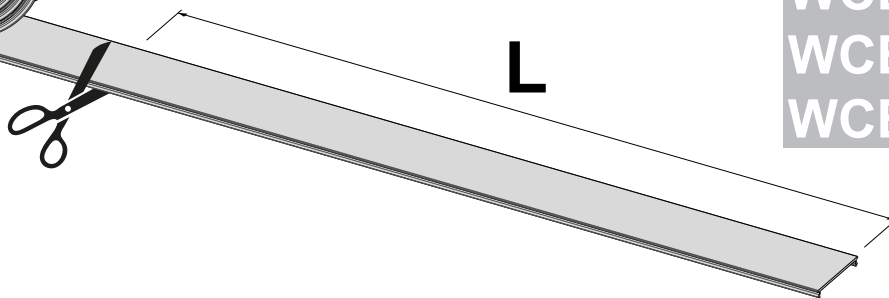

WCBR11F/A
WCBR12F/A
WCBR13F/A
WCBR15F/A
WCBR17F/A
WCBR19F/A

L product (mm)	L cut (mm)
from 1500 to 1999	L product - 2.0
from 2000 to 2499	L product - 2.5
from 2500 to 2999	L product - 3.0
from 3000 to 4999	L product - 3.5
from 5000 to 9999	L product - 4.0
from 10000 to 15000	L product - 5.0

Luminous screen
 Schermo luminoso
 Écran lumineux
 Leuchtschirm
 Pantalla luminosa
WRBR105D/P
WRBR110D/P
WRBR115D/P

L product (mm)	L cut (mm)
from 1500 to 1999	L product - 2.0
from 2000 to 2499	L product - 2.5
from 2500 to 2999	L product - 3.0
from 3000 to 4999	L product - 3.5
from 5000 to 9999	L product - 4.0
from 10000 to 15000	L product - 5.0

WCBR190PF/A

Luminous screen
 Schermo luminoso
 Écran lumineux
 Leuchtschirm
 Pantalla luminosa
WRBR105D/P
WRBR110D/P
WRBR115D/P

L product (mm)	L cut (mm)
from 1500 to 1999	L product - 2.0
from 2000 to 2499	L product - 2.5
from 2500 to 2999	L product - 3.0
from 3000 to 4999	L product - 3.5
from 5000 to 9999	L product - 4.0
from 10000 to 15000	L product - 5.0