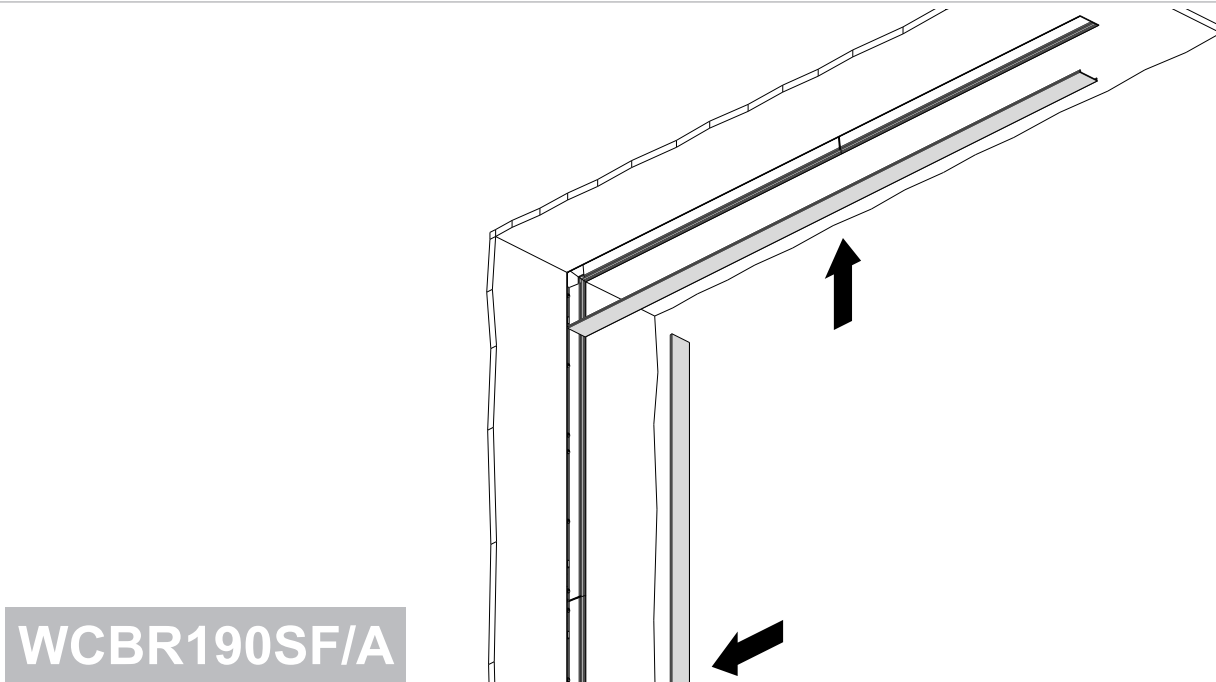

WCBR190PF/A